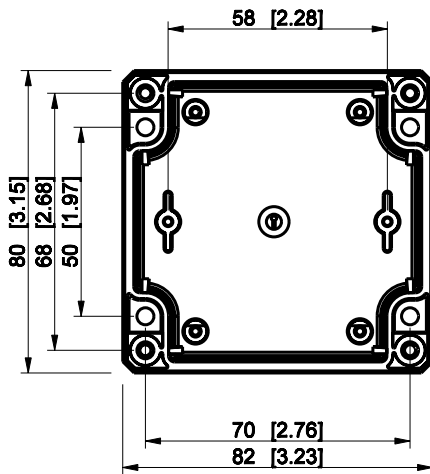

| ID | Description | Date | By | Appr. |
|----|-------------|------|----|-------|
| A | | | | |

Dimensions in mm [inches]

| | |
|---------------|-----------------|
| Material: ABS | Color: RAL 7035 |
|---------------|-----------------|

| | | | |
|-----------|----------|-------------------|---------|
| Supplier: | Tool No: | Weight [kg]: 0.16 | Volume: |
|-----------|----------|-------------------|---------|

ENSTO
ENSTO CONTROL

DABP080809G

| | | |
|-------|---------|----------|
| Scale | Date | 18.12.08 |
| 1:2 | By | PKos |
| - | Checked | |
| - | Ctrl | |

| | |
|-----------|-------------|
| Replaces: | |
| Replaced: | |
| Drw No: | A |
| Ref: | - |
| Code: | DABP080809G |
| Sheet No: | |

model DABP080809G PART

drawing CUBO_D_2_DRAWING