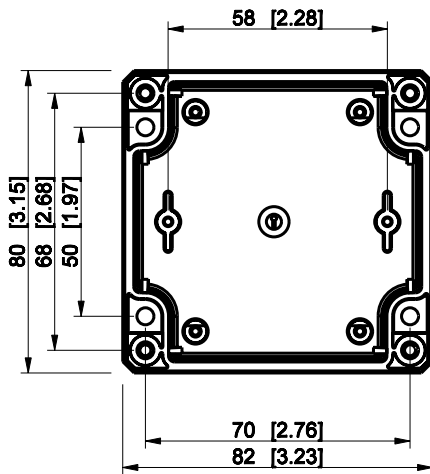

ID	Description	Date	By	Appr.
A				

Dimensions in mm [inches]

Material: ABS	Color: RAL 7035
---------------	-----------------

Supplier:	Tool No:	Weight [kg]: 0.11	Volume:
-----------	----------	-------------------	---------

**ENSTO**  
ENSTO CONTROL

**DABP080806G**

Scale	Date	18.12.08
1:2	By	PKos
-	Checked	
-	Ctrl	

Replaces:	
Replaced:	
Drw No:	A
Ref:	-
Code:	DABP080806G
Sheet No:	

model DABP080806G PART  
 drawing CUBO\_D\_2\_DRAWING