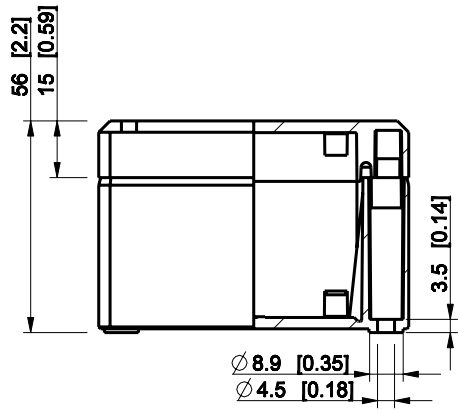

ID	Description	Date	By	Appr.
A				

Dimensions in mm [inches]

Material: ABS	Color: RAL 7035
---------------	-----------------

Supplier:	Tool No:	Weight [kg]: 0.11	Volume:
-----------	----------	-------------------	---------

**ENSTO**  
ENSTO CONTROL

**DABP080806G**

Scale	Date	18.12.08
1:2	By	PKos
-	Checked	
-	Ctrl	

Replaces:	
Replaced:	
Drw No:	A
Ref:	-
Code:	DABP080806G
Sheet No:	

model DABP080806G PART  
 drawing CUBO\_D\_2\_DRAWING