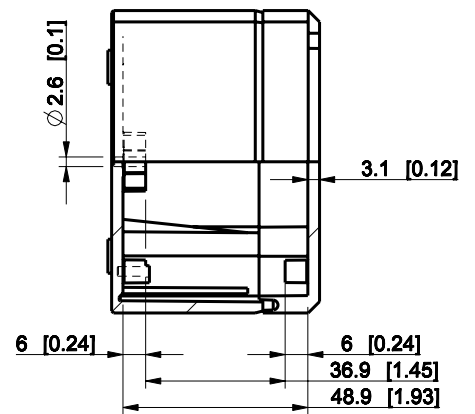

ID	Description	Date	By	Appr.
A				

Dimensions in mm [inches]

Material: ABS	Color: RAL 7035
---------------	-----------------

Supplier:	Tool No:	Weight [kg]: 0.11	Volume:
-----------	----------	-------------------	---------

**ENSTO**  
ENSTO CONTROL

**DABP080806G**

Scale	Date	18.12.08
1:2	By	PKos
-	Checked	
-	Ctrl	

Replaces:	
Replaced:	
Drw No:	A
Ref:	-
Code:	DABP080806G
Sheet No:	

model DABP080806G PART  
 drawing CUBO\_D\_2\_DRAWING