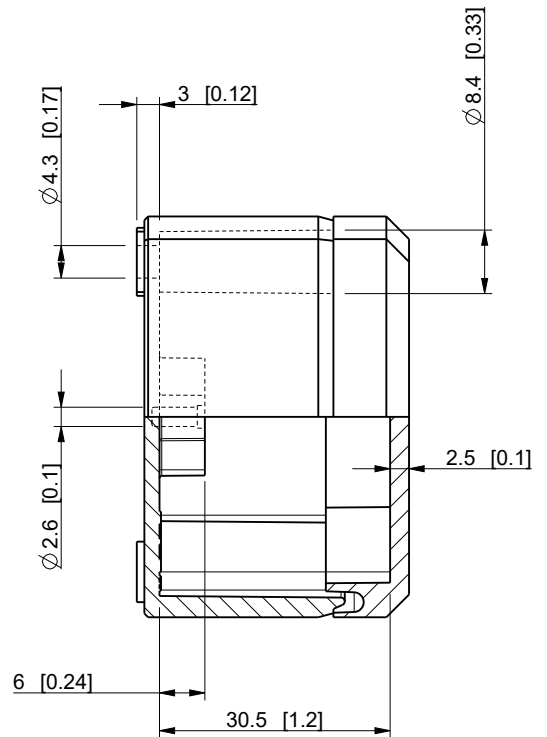

ID	Description	Date	By	Appr.
C	Drawing mirroring corrected.	8.3.2023	KA	

drawing

Dimensions in mm [inches]

model DABP050704T PART drawing DABP050704T_PK1	Material: ABS		Color: RAL 7035	Weight (kg): 0.051	
	 		<h1>DABP050704T</h1>		
					Ensto Building Systems Finland
	Scale	Date	02.09.11		
	1:1	By	PKos		
	-	Checked			
-	Ctrl				
				Replaces:	
				Replaced:	
				Drw No: C	
				Ref:	
				Code: DABP050704T	
				Sheet No:	