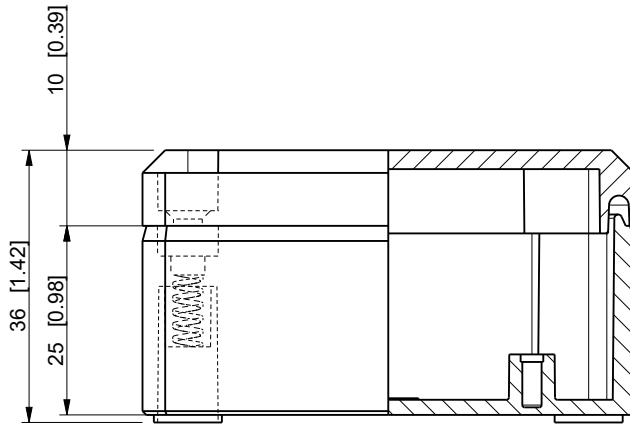

ID	Description	Date	By	Appr.
C	Drawing mirroring corrected.	8.3.2023	KA	

drawing

Dimensions in mm [inches]

model DABP050704T PART drawing DABP050704T_PK1	Material: ABS		Color: RAL 7035	Weight (kg): 0.051	
	 		<h1>DABP050704T</h1>		
					Ensto Building Systems Finland
	Scale	Date	02.09.11		
	1:1	By	PKos		
	-	Checked			
-	Ctrl				
				Replaces:	
				Replaced:	
				Drw No: C	
				Ref:	
				Code: DABP050704T	
				Sheet No:	