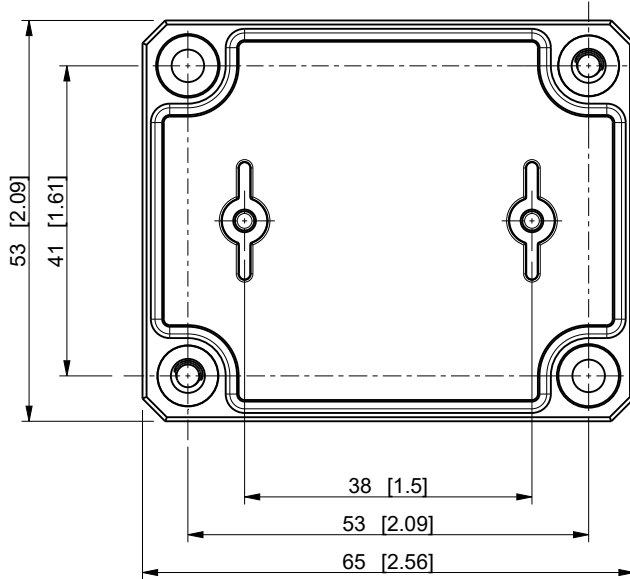

ID	Description	Date	By	Appr.
C	Drawing mirroring corrected.	8.3.2023	KA	

drawing

Dimensions in mm [inches]

model DABP050704T PART drawing DABP050704T_PK1	Material: ABS		Color: RAL 7035	Weight (kg): 0.051	
	 		<h1>DABP050704T</h1>		
					Ensto Building Systems Finland
	Scale	Date	02.09.11		
	1:1	By	PKos		
	-	Checked			
-	Ctrl				
				Replaces:	
				Replaced:	
				Drw No: C	
				Ref:	
				Code: DABP050704T	
				Sheet No:	