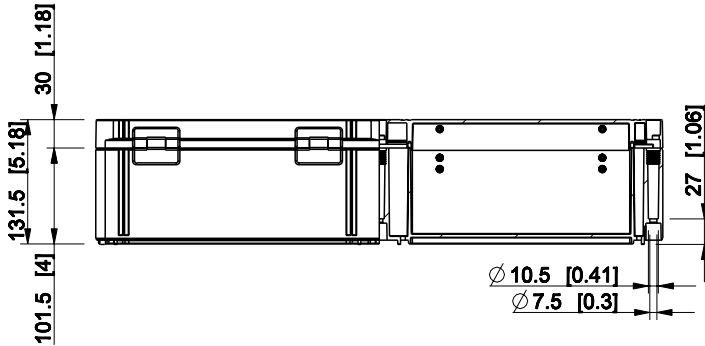

ID	Description	Date	By	Appr.
B				

Dimensions in mm [inches]

Material: Polycarbonate, fiberglass-reinforced	Color: RAL 7035
--	-----------------

Supplier:	Tool No:	Weight [kg]: 3.88	Volume:
-----------	----------	-------------------	---------

WPCP406013T

Scale	Date	19.04.10
1:8	By	PKos
-	Checked	
-	Ctrl	

Replaces:	
Replaced:	
Drw No:	B
Ref:	Cubo W
Code:	WPCP406013T
Sheet No:	

model WPCP406013T PART
drawing CUBO_W_1B DRAWING