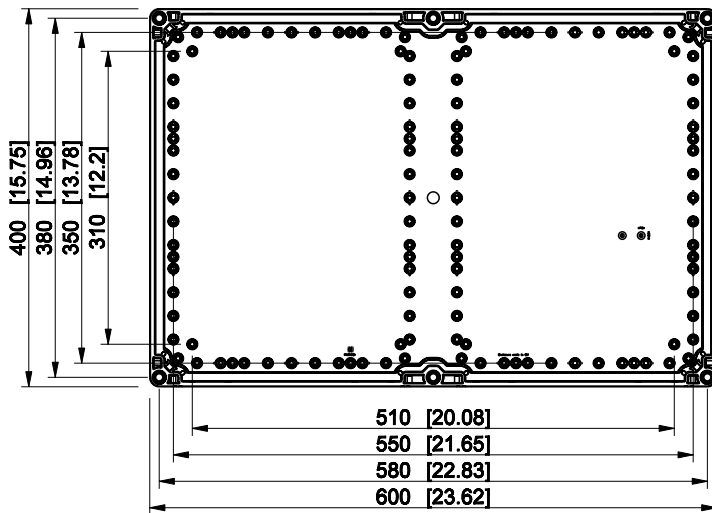

ID	Description	Date	By	Appr.
B				

Dimensions in mm [inches]

Material: Polycarbonate, fiberglass-reinforced	Color: RAL 7035
--	-----------------

Supplier:	Tool No:	Weight [kg]: 3.88	Volume:
-----------	----------	-------------------	---------

WPCP406013T

Scale	Date	19.04.10
1:8	By	PKos
-	Checked	
-	Ctrl	

Replaces:	
Replaced:	
Drw No:	B
Ref:	Cubo W
Code:	WPCP406013T
Sheet No:	

model WPCP406013T PART
drawing CUBO_W_1B DRAWING