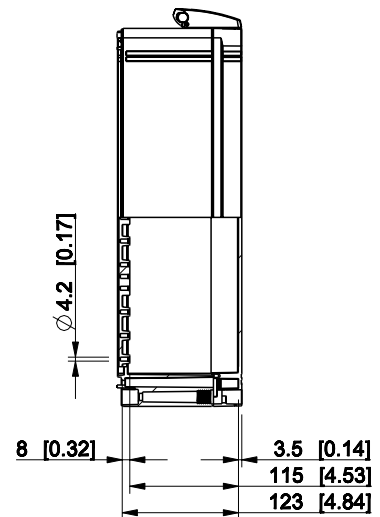

ID	Description	Date	By	Appr.
B				

Dimensions in mm [inches]

Material: Polycarbonate, fiberglass-reinforced	Color: RAL 7035
--	-----------------

Supplier:	Tool No:	Weight [kg]: 3.88	Volume:
-----------	----------	-------------------	---------

WPCP406013T

Scale	Date	19.04.10
1:8	By	PKos
-	Checked	
-	Ctrl	

Replaces:	
Replaced:	
Drw No:	B
Ref:	Cubo W
Code:	WPCP406013T
Sheet No:	

model WPCP406013T PART
drawing CUBO_W_1B DRAWING