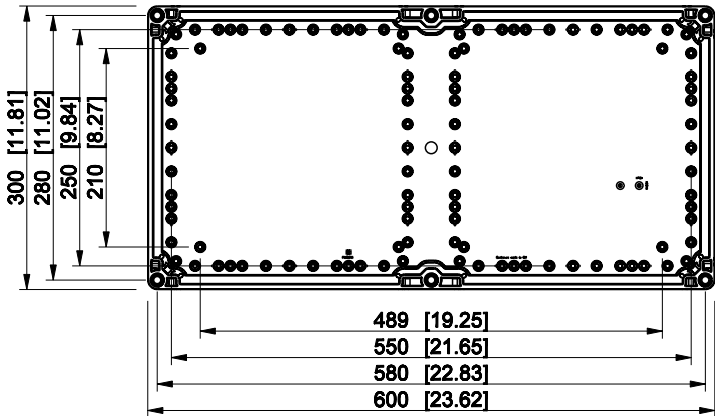

ID	Description	Date	By	Appr.
B				

Dimensions in mm [inches]

Material: Polycarbonate, fiberglass-reinforced	Color: RAL 7035
--	-----------------

Supplier:	Tool No:	Weight [kg]: 3.89	Volume:
-----------	----------	-------------------	---------

WPCP306018T

Scale	Date	19.04.10
1:8	By	PKos
-	Checked	
-	Ctrl	

Replaces:	
Replaced:	
Drw No:	B
Ref:	Cubo W
Code:	WPCP306018T
Sheet No:	

model WPCP306018T PART  
drawing CUBO\_W\_1B DRAWING