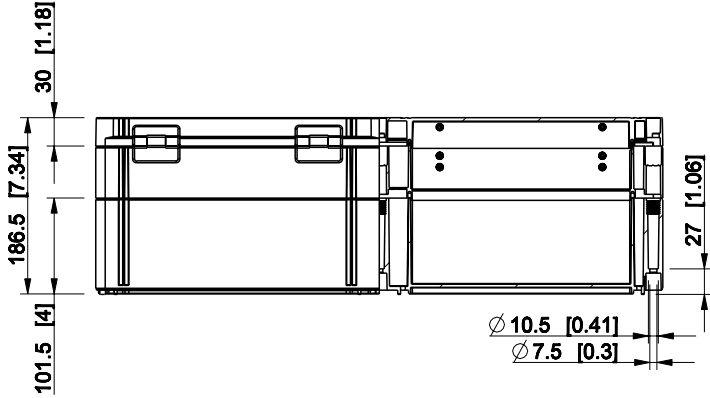

ID	Description	Date	By	Appr.
B				

Dimensions in mm [inches]

Material: Polycarbonate, fiberglass-reinforced	Color: RAL 7035
--	-----------------

Supplier:	Tool No:	Weight [kg]: 3.89	Volume:
-----------	----------	-------------------	---------

WPCP306018T

Scale	Date	19.04.10
1:8	By	PKos
-	Checked	
-	Ctrl	

Replaces:	
Replaced:	
Drw No:	B
Ref:	Cubo W
Code:	WPCP306018T
Sheet No:	

model WPCP306018T PART  
drawing CUBO\_W\_1B DRAWING