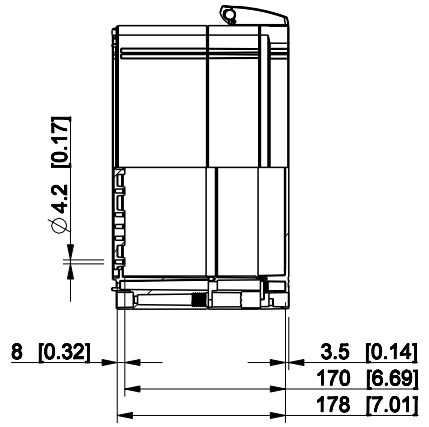

ID	Description	Date	By	Appr.
B				

Dimensions in mm [inches]

Material: Polycarbonate, fiberglass-reinforced	Color: RAL 7035
--	-----------------

Supplier:	Tool No:	Weight [kg]: 3.89	Volume:
-----------	----------	-------------------	---------

WPCP306018T

Scale	Date	19.04.10
1:8	By	PKos
-	Checked	
-	Ctrl	

Replaces:	
Replaced:	
Drw No:	B
Ref:	Cubo W
Code:	WPCP306018T
Sheet No:	

model WPCP306018T PART  
drawing CUBO\_W\_1B DRAWING