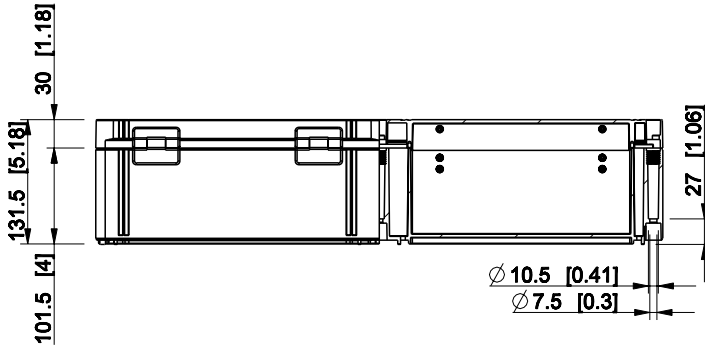

ID	Description	Date	By	Appr.
B				

Dimensions in mm [inches]

Material: Polycarbonate, fiberglass-reinforced	Color: RAL 7035
--	-----------------

Supplier:	Tool No:	Weight [kg]: 3.21	Volume:
-----------	----------	-------------------	---------

WPCP306013T

Scale	Date	19.04.10
1:8	By	PKos
-	Checked	
-	Ctrl	

Replaces:	
Replaced:	
Drw No:	B
Ref:	Cubo W
Code:	WPCP306013T
Sheet No:	

model WPCP306013T PART
drawing CUBO_W_1B DRAWING