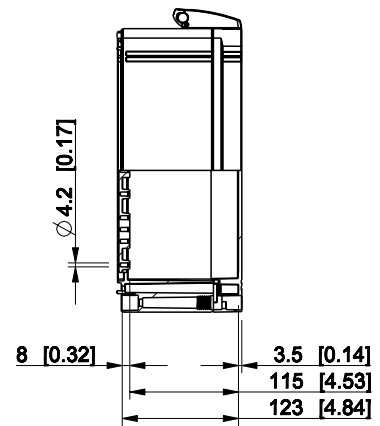

ID	Description	Date	By	Appr.
B				

Dimensions in mm [inches]

Material: Polycarbonate, fiberglass-reinforced	Color: RAL 7035
--	-----------------

Supplier:	Tool No:	Weight [kg]: 3.21	Volume:
-----------	----------	-------------------	---------

WPCP306013T

Scale	Date	19.04.10
1:8	By	PKos
-	Checked	
-	Ctrl	

Replaces:	
Replaced:	
Drw No:	B
Ref:	Cubo W
Code:	WPCP306013T
Sheet No:	

model WPCP306013T PART
drawing CUBO_W_1B DRAWING