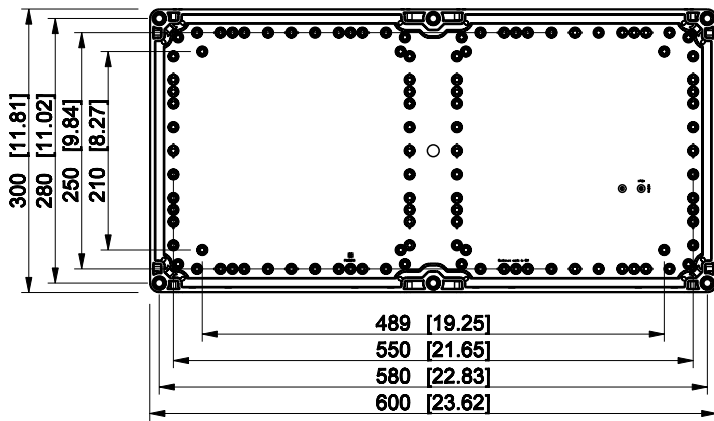

ID	Description	Date	By	Appr.
B				

Dimensions in mm [inches]

Material: Polycarbonate, fiberglass-reinforced	Color: RAL 7035
--	-----------------

Supplier:	Tool No:	Weight [kg]: 3.21	Volume:
-----------	----------	-------------------	---------

WPCP306013T

Scale	Date	19.04.10
1:8	By	PKos
-	Checked	
-	Ctrl	

Replaces:	
Replaced:	
Drw No:	B
Ref:	Cubo W
Code:	WPCP306013T
Sheet No:	

model WPCP306013T PART
drawing CUBO_W_1B DRAWING