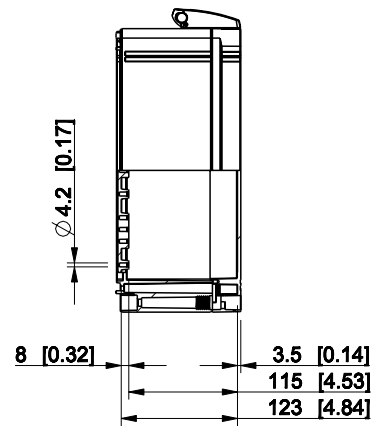

ID	Description	Date	By	Appr.
B				

Dimensions in mm [inches]

Material: Polycarbonate, fiberglass-reinforced	Color: RAL 7035
--	-----------------

Supplier:	Tool No:	Weight [kg]: 3.21	Volume:
-----------	----------	-------------------	---------

WPCP306013G

Scale	Date	19.04.10
1:8	By	PKos
-	Checked	
-	Ctrl	

Replaces:	
Replaced:	
Drw No:	B
Ref:	Cubo W
Code:	WPCP306013G
Sheet No:	

model WPCP306013G PART
drawing CUBO_W_1B DRAWING