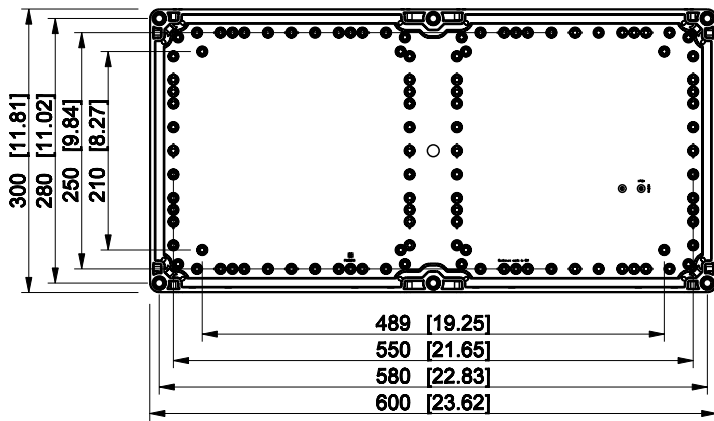

ID	Description	Date	By	Appr.
B				

Dimensions in mm [inches]

Material: Polycarbonate, fiberglass-reinforced	Color: RAL 7035
--	-----------------

Supplier:	Tool No:	Weight [kg]: 3.21	Volume:
-----------	----------	-------------------	---------

WPCP306013G

Scale	Date	19.04.10
1:8	By	PKos
-	Checked	
-	Ctrl	

Replaces:	
Replaced:	
Drw No:	B
Ref:	Cubo W
Code:	WPCP306013G
Sheet No:	

model WPCP306013G PART
drawing CUBO_W_1B DRAWING