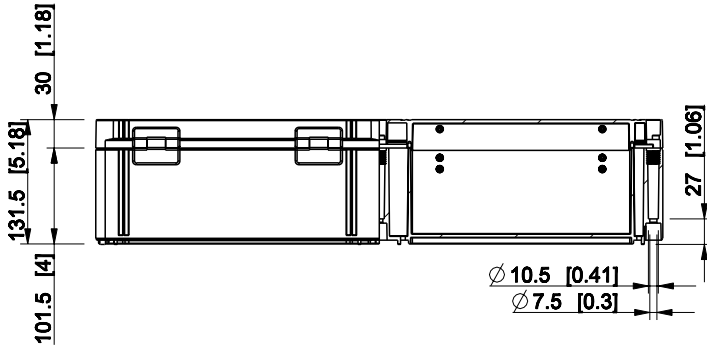

ID	Description	Date	By	Appr.
B				

Dimensions in mm [inches]

Material: Polycarbonate, fiberglass-reinforced	Color: RAL 7035
--	-----------------

Supplier:	Tool No:	Weight [kg]: 3.21	Volume:
-----------	----------	-------------------	---------

WPCP306013G

Scale	Date	19.04.10
1:8	By	PKos
-	Checked	
-	Ctrl	

Replaces:	
Replaced:	
Drw No:	B
Ref:	Cubo W
Code:	WPCP306013G
Sheet No:	

model WPCP306013G PART
drawing CUBO_W_1B DRAWING