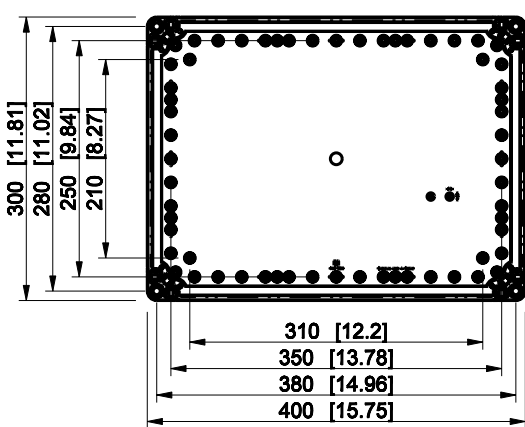

ID	Description	Date	By	Appr.
A				

Dimensions in mm [inches]

Material: Polycarbonate, fiberglass-reinforced	Color: RAL 7035
--	-----------------

Supplier:	Tool No:	Weight [kg]: 2.76	Volume:
-----------	----------	-------------------	---------

WPCP304018G

Scale	Date	02.01.09
1:8	By	PKos
-	Checked	
-	Ctrl	

Replaces:	
Replaced:	
Drw No:	A
Ref:	Cubo W
Code:	WPCP304018G
Sheet No:	

model WPCP304018G PART
 drawing CUBO_W DRAWING