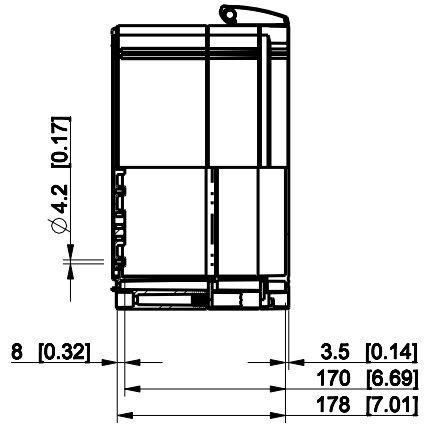

ID	Description	Date	By	Appr.
A				

Dimensions in mm [inches]

Material: Polycarbonate, fiberglass-reinforced	Color: RAL 7035
--	-----------------

Supplier:	Tool No:	Weight [kg]: 2.76	Volume:
-----------	----------	-------------------	---------

WPCP304018G

Scale	Date	02.01.09
1:8	By	PKos
-	Checked	
-	Ctrl	

Replaces:	
Replaced:	
Drw No:	A
Ref:	Cubo W
Code:	WPCP304018G
Sheet No:	

model WPCP304018G PART
 drawing CUBO_W DRAWING