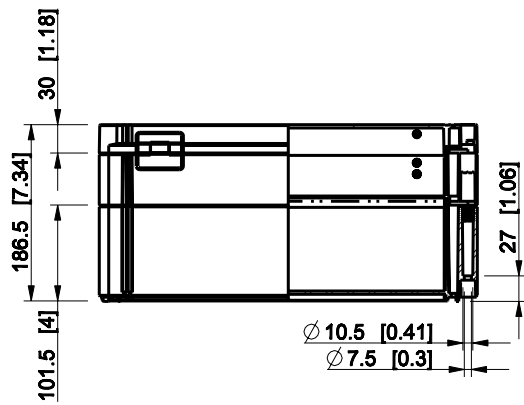

ID	Description	Date	By	Appr.
A				

Dimensions in mm [inches]

Material: Polycarbonate, fiberglass-reinforced	Color: RAL 7035
--	-----------------

Supplier:	Tool No:	Weight [kg]: 2.76	Volume:
-----------	----------	-------------------	---------

WPCP304018G

Scale	Date	02.01.09
1:8	By	PKos
-	Checked	
-	Ctrl	

Replaces:	
Replaced:	
Drw No:	A
Ref:	Cubo W
Code:	WPCP304018G
Sheet No:	

model WPCP304018G PART
 drawing CUBO_W DRAWING