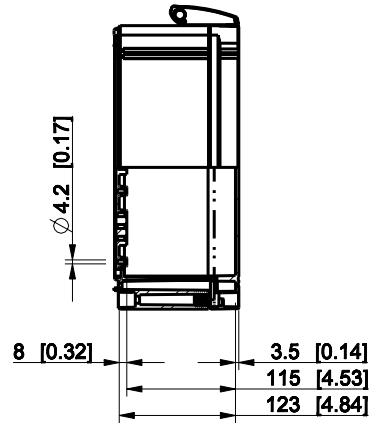

ID	Description	Date	By	Appr.
A				

Dimensions in mm [inches]

Material: Polycarbonate, fiberglass-reinforced Color: RAL 7035

Supplier: Tool No: Weight [kg]: 2.24 Volume:

WPCP304013T

Replaces:
Replaced:
Drw No: A
Ref: Cubo W
Code: WPCP304013T
Sheet No:

Scale	Date	02.01.09
1:8	By	PKos
-	Checked	
-	Ctrl	

model WPCP304013T PART
 drawing CUBO_W DRAWING