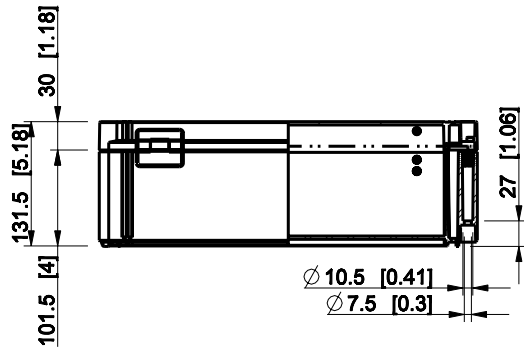

ID	Description	Date	By	Appr.
A				

Dimensions in mm [inches]

Material: Polycarbonate, fiberglass-reinforced Color: RAL 7035

Supplier: Tool No: Weight [kg]: 2.24 Volume:

WPCP304013T

Replaces:
Replaced:
Drw No: A
Ref: Cubo W
Code: WPCP304013T
Sheet No:

Scale	Date	02.01.09
1:8	By	PKos
-	Checked	
-	Ctrl	

model WPCP304013T PART
 drawing CUBO_W DRAWING