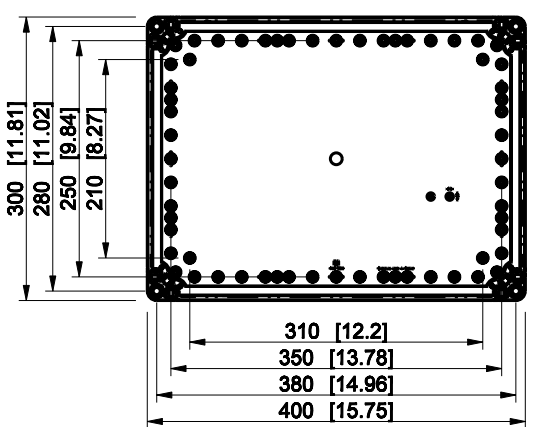

ID	Description	Date	By	Appr.
A				

Dimensions in mm [inches]

Material: Polycarbonate, fiberglass-reinforced Color: RAL 7035

Supplier: Tool No: Weight [kg]: 2.24 Volume:

WPCP304013T

Replaces:
Replaced:
Drw No: A
Ref: Cubo W
Code: WPCP304013T
Sheet No:

Scale	Date	02.01.09
1:8	By	PKos
-	Checked	
-	Ctrl	

model WPCP304013T PART
 drawing CUBO_W DRAWING