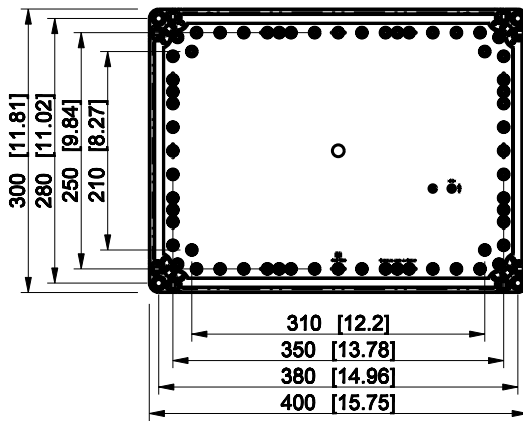

ID	Description	Date	By	Appr.
A				

Dimensions in mm [inches]

Material: Polycarbonate, fiberglass-reinforced	Color: RAL 7035
--	-----------------

Supplier:	Tool No:	Weight [kg]: 2.24	Volume:
-----------	----------	-------------------	---------

ENSTO
ENSTO CONTROL OY

WPCP304013G

Scale	Date	02.01.09
1:8	By	PKos
-	Checked	
-	Ctrl	

Replaces:	
Replaced:	
Drw No:	A
Ref:	Cubo W
Code:	WPCP304013G
Sheet No:	

model WPCP304013G PART

drawing CUBO_W DRAWING