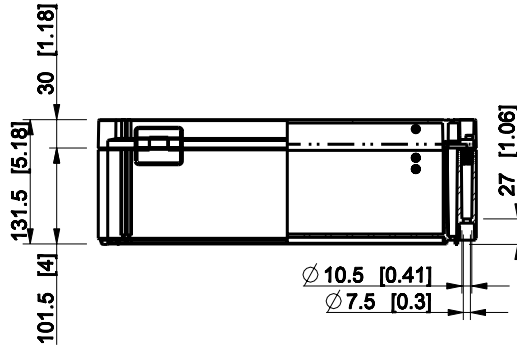

ID	Description	Date	By	Appr.
A				

Dimensions in mm [inches]

Material: Polycarbonate, fiberglass-reinforced	Color: RAL 7035
--	-----------------

Supplier:	Tool No:	Weight [kg]: 2.24	Volume:
-----------	----------	-------------------	---------

ENSTO
ENSTO CONTROL OY

WPCP304013G

Scale	Date	02.01.09
1:8	By	PKos
-	Checked	
-	Ctrl	

Replaces:	
Replaced:	
Drw No:	A
Ref:	Cubo W
Code:	WPCP304013G
Sheet No:	

model WPCP304013G PART

drawing CUBO_W DRAWING