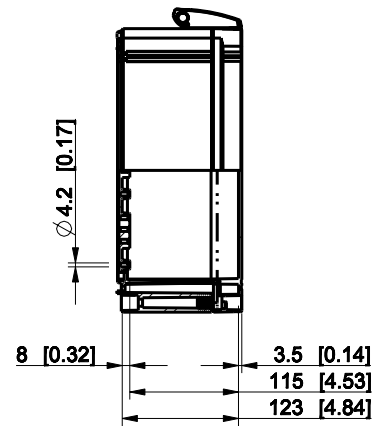

ID	Description	Date	By	Appr.
A				

Dimensions in mm [inches]

Material: Polycarbonate, fiberglass-reinforced	Color: RAL 7035
--	-----------------

Supplier:	Tool No:	Weight [kg]: 2.24	Volume:
-----------	----------	-------------------	---------

ENSTO
ENSTO CONTROL OY

WPCP304013G

Scale	Date	02.01.09
1:8	By	PKos
-	Checked	
-	Ctrl	

Replaces:	
Replaced:	
Drw No:	A
Ref:	Cubo W
Code:	WPCP304013G
Sheet No:	

model WPCP304013G PART

drawing CUBO_W DRAWING