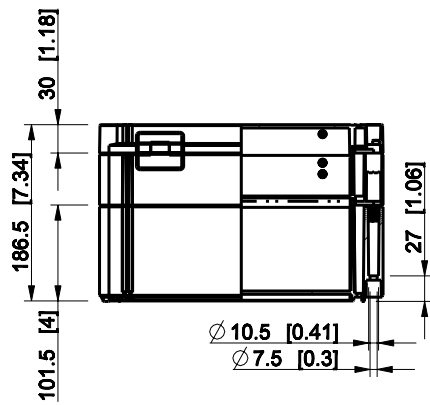

ID	Description	Date	By	Appr.
A				

Dimensions in mm [inches]

Material: Polycarbonate, fiberglass-reinforced	Color: RAL 7035
--	-----------------

Supplier:	Tool No:	Weight [kg]: 2.27	Volume:
-----------	----------	-------------------	---------

WPCP303018T

Scale	Date	02.01.09
1:8	By	PKos
-	Checked	
-	Ctrl	

Replaces:	
Replaced:	
Drw No:	A
Ref:	Cubo W
Code:	WPCP303018T
Sheet No:	

model WPCP303018T PART  
 drawing CUBO\_W DRAWING