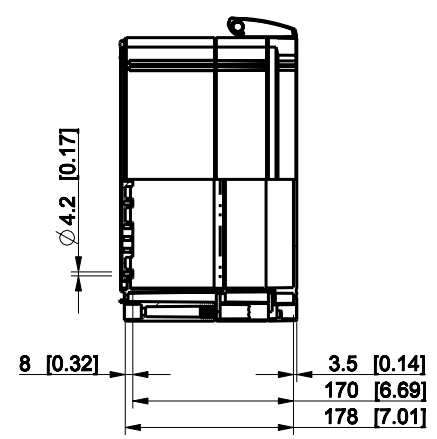

ID	Description	Date	By	Appr.
A				

Dimensions in mm [inches]

Material: Polycarbonate, fiberglass-reinforced	Color: RAL 7035
--	-----------------

Supplier:	Tool No:	Weight [kg]: 2.27	Volume:
-----------	----------	-------------------	---------

WPCP303018T

Scale	Date	02.01.09
1:8	By	PKos
-	Checked	
-	Ctrl	

Replaces:	
Replaced:	
Drw No:	A
Ref:	Cubo W
Code:	WPCP303018T
Sheet No:	

model WPCP303018T PART  
 drawing CUBO\_W DRAWING