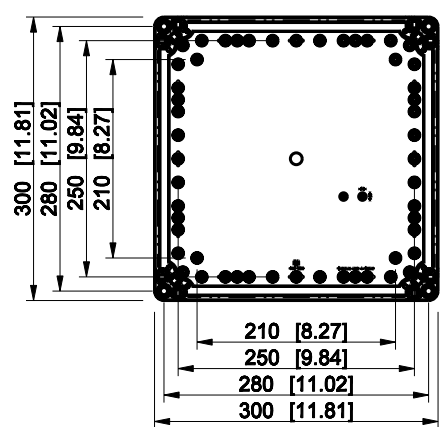

ID	Description	Date	By	Appr.
A				

Dimensions in mm [inches]

Material: Polycarbonate, fiberglass-reinforced	Color: RAL 7035
--	-----------------

Supplier:	Tool No:	Weight [kg]: 2.27	Volume:
-----------	----------	-------------------	---------

WPCP303018T

Scale	Date	02.01.09
1:8	By	PKos
-	Checked	
-	Ctrl	

Replaces:	
Replaced:	
Drw No:	A
Ref:	Cubo W
Code:	WPCP303018T
Sheet No:	

model WPCP303018T PART  
 drawing CUBO\_W DRAWING