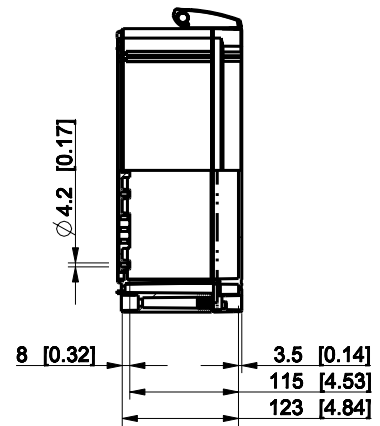

| ID | Description | Date | By | Appr. |
|----|-------------|------|----|-------|
| A | | | | |

Dimensions in mm [inches]

| | |
|--|-----------------|
| Material: Polycarbonate, fiberglass-reinforced | Color: RAL 7035 |
|--|-----------------|

| | | | |
|-----------|----------|-------------------|---------|
| Supplier: | Tool No: | Weight [kg]: 1.83 | Volume: |
|-----------|----------|-------------------|---------|

WPCP303013G

| | | |
|-------|---------|----------|
| Scale | Date | 02.01.09 |
| 1:8 | By | PKos |
| - | Checked | |
| - | Ctrl | |

| | |
|-----------|-------------|
| Replaces: | |
| Replaced: | |
| Drw No: | A |
| Ref: | Cubo W |
| Code: | WPCP303013G |
| Sheet No: | |

model WPCP303013G PART
drawing CUBO_W DRAWING