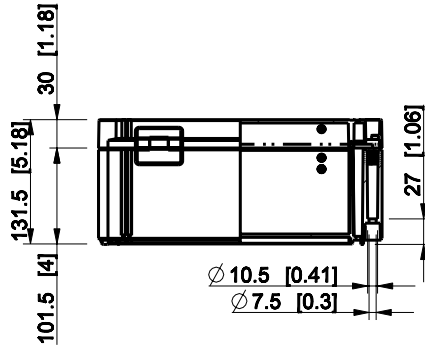

| ID | Description | Date | By | Appr. |
|----|-------------|------|----|-------|
| A | | | | |

Dimensions in mm [inches]

| | |
|--|-----------------|
| Material: Polycarbonate, fiberglass-reinforced | Color: RAL 7035 |
|--|-----------------|

| | | | |
|-----------|----------|-------------------|---------|
| Supplier: | Tool No: | Weight [kg]: 1.83 | Volume: |
|-----------|----------|-------------------|---------|

WPCP303013G

| | | |
|-------|---------|----------|
| Scale | Date | 02.01.09 |
| 1:8 | By | PKos |
| - | Checked | |
| - | Ctrl | |

| | |
|-----------|-------------|
| Replaces: | |
| Replaced: | |
| Drw No: | A |
| Ref: | Cubo W |
| Code: | WPCP303013G |
| Sheet No: | |

model WPCP303013G PART
drawing CUBO_W DRAWING