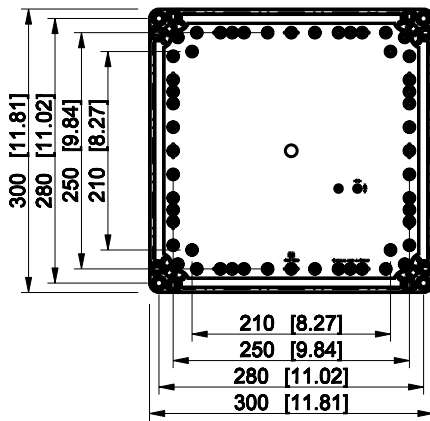

| ID | Description | Date | By | Appr. |
|----|-------------|------|----|-------|
| A | | | | |

Dimensions in mm [inches]

| | |
|--|-----------------|
| Material: Polycarbonate, fiberglass-reinforced | Color: RAL 7035 |
|--|-----------------|

| | | | |
|-----------|----------|-------------------|---------|
| Supplier: | Tool No: | Weight [kg]: 1.83 | Volume: |
|-----------|----------|-------------------|---------|

WPCP303013G

| | | |
|-------|---------|----------|
| Scale | Date | 02.01.09 |
| 1:8 | By | PKos |
| - | Checked | |
| - | Ctrl | |

| | |
|-----------|-------------|
| Replaces: | |
| Replaced: | |
| Drw No: | A |
| Ref: | Cubo W |
| Code: | WPCP303013G |
| Sheet No: | |

model WPCP303013G PART
drawing CUBO_W DRAWING