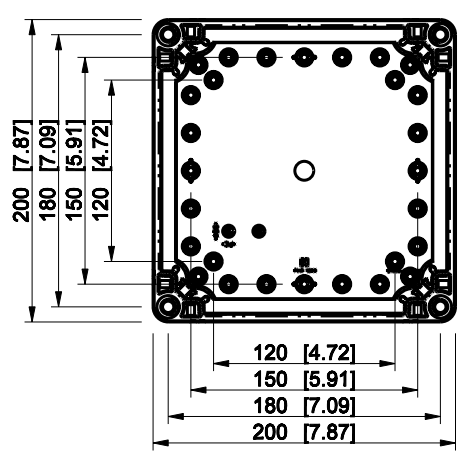

ID	Description	Date	By	Appr.
A				

Dimensions in mm [inches]

Material: Polycarbonate, fiberglass-reinforced	Color: RAL 7035
--	-----------------

Supplier:	Tool No:	Weight [kg]: 1.09	Volume:
-----------	----------	-------------------	---------

WPCP202013G

Scale	Date	02.01.09
1:5	By	PKos
-	Checked	
-	Ctrl	

Replaces:	
Replaced:	
Drw No:	A
Ref:	Cubo W
Code:	WPCP202013G
Sheet No:	

model WPCP202013G PART  
 drawing CUBO\_W DRAWING