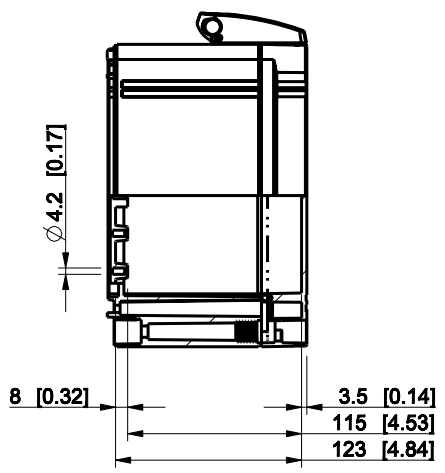

ID	Description	Date	By	Appr.
A				

Dimensions in mm [inches]

Material: Polycarbonate, fiberglass-reinforced	Color: RAL 7035
--	-----------------

Supplier:	Tool No:	Weight [kg]: 1.09	Volume:
-----------	----------	-------------------	---------

WPCP202013G

Scale	Date	02.01.09
1:5	By	PKos
-	Checked	
-	Ctrl	

Replaces:	
Replaced:	
Drw No:	A
Ref:	Cubo W
Code:	WPCP202013G
Sheet No:	

model WPCP202013G PART  
 drawing CUBO\_W DRAWING