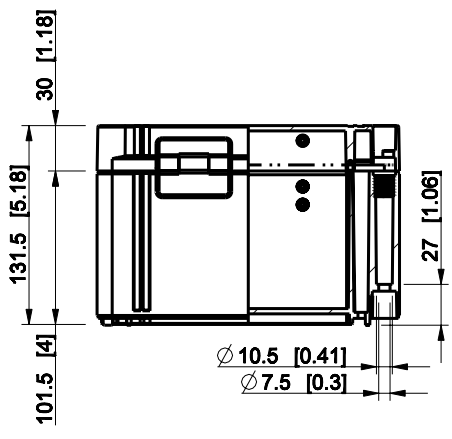

ID	Description	Date	By	Appr.
A				

Dimensions in mm [inches]

Material: Polycarbonate, fiberglass-reinforced	Color: RAL 7035
--	-----------------

Supplier:	Tool No:	Weight [kg]: 1.09	Volume:
-----------	----------	-------------------	---------

WPCP202013G

Scale	Date	02.01.09
1:5	By	PKos
-	Checked	
-	Ctrl	

Replaces:	
Replaced:	
Drw No:	A
Ref:	Cubo W
Code:	WPCP202013G
Sheet No:	

model WPCP202013G PART  
 drawing CUBO\_W DRAWING