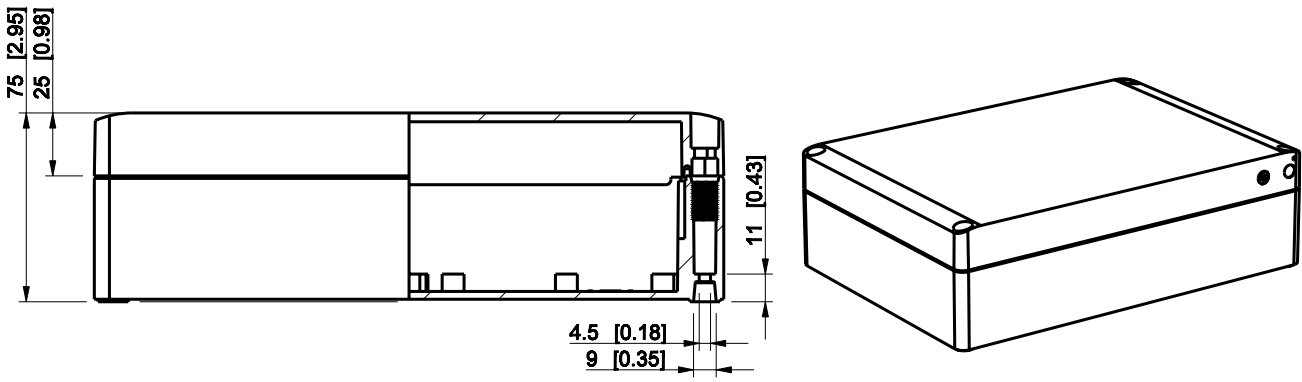

ID	Description	Date	By	Appr.
A				

Dimensions in mm [inches]

Material: Polycarbonate, fiberglass-reinforced	Color: RAL 7035
--	-----------------

Supplier:	Tool No:	Weight [kg]: 0.58	Volume:
-----------	----------	-------------------	---------

SPCP182508G

Scale	Date	08.12.08
1:3	By	PKos
-	Checked	
-	Ctrl	

Replaces:	
Replaced:	
Drw No:	- A
Ref:	Cubo S
Code:	SPCP182508G
Sheet No:	

model SPCP182508G PART
 drawing CUBOS DRAWING