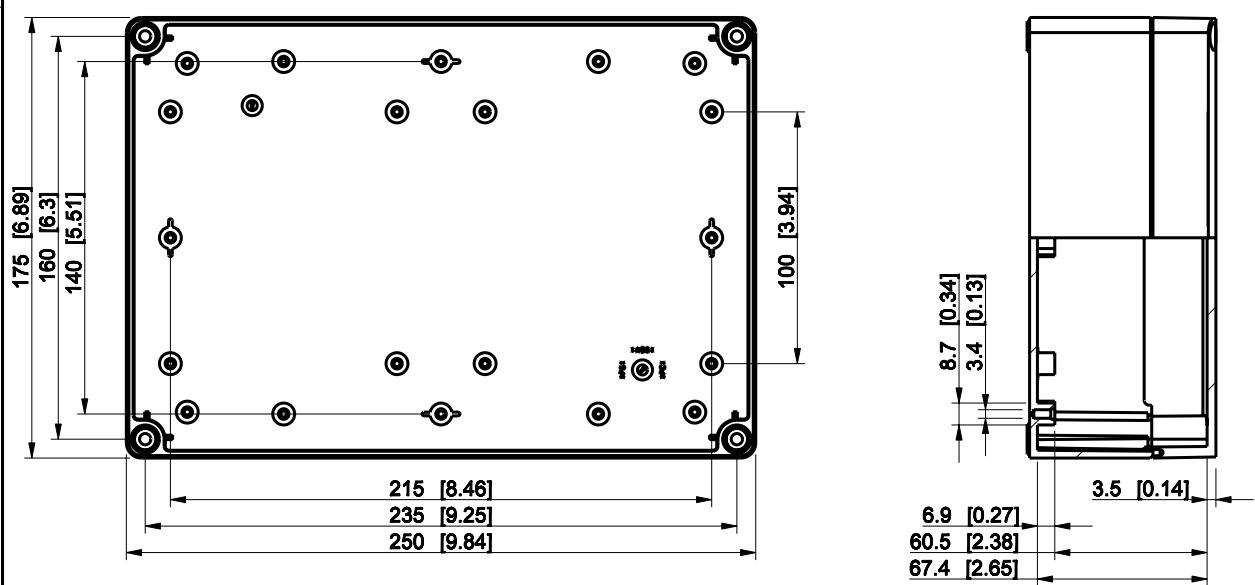

ID	Description	Date	By	Appr.
A				

Dimensions in mm [inches]

Material: Polycarbonate, fiberglass-reinforced	Color: RAL 7035
--	-----------------

Supplier:	Tool No:	Weight [kg]: 0.58	Volume:
-----------	----------	-------------------	---------

SPCP182508G

Scale	Date	08.12.08
1:3	By	PKos
-	Checked	
-	Ctrl	

Replaces:	
Replaced:	
Drw No:	- A
Ref:	Cubo S
Code:	SPCP182508G
Sheet No:	

model SPCP182508G PART
 drawing CUBOS DRAWING