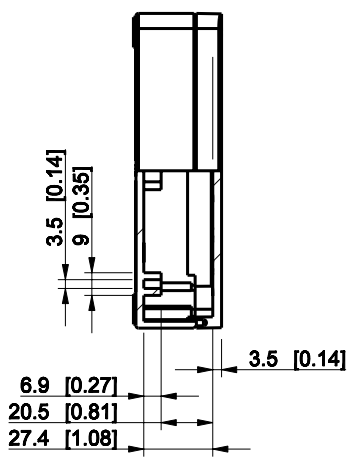

ID	Description	Date	By	Appr.
A				

Dimensions in mm [inches]

Material: Polycarbonate, fiberglass-reinforced	Color: RAL 7035
--	-----------------

Supplier:	Tool No:	Weight [kg]: 0.24	Volume:
-----------	----------	-------------------	---------

SPCP131804LT

Scale	Date	04.12.08
1:3	By	PKos
-	Checked	
-	Ctrl	

Replaces:	
Replaced:	
Drw No:	- A
Ref:	Cubo S
Code:	SPCP131804LT
Sheet No:	

model SPCP131804LT PART
drawing CUBOS_3_DRAWING