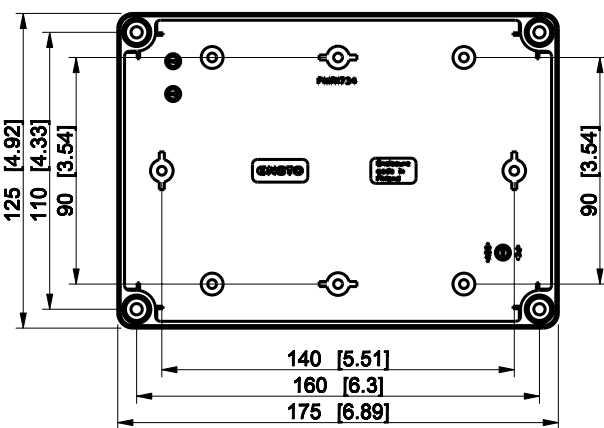

ID	Description	Date	By	Appr.
A				

Dimensions in mm [inches]

Material: Polycarbonate, fiberglass-reinforced	Color: RAL 7035
--	-----------------

Supplier:	Tool No:	Weight [kg]: 0.24	Volume:
-----------	----------	-------------------	---------

SPCP131804LT

Scale	Date	04.12.08
1:3	By	PKos
-	Checked	
-	Ctrl	

Replaces:	
Replaced:	
Drw No:	- A
Ref:	Cubo S
Code:	SPCP131804LT
Sheet No:	

model SPCP131804LT PART
drawing CUBOS_3_DRAWING