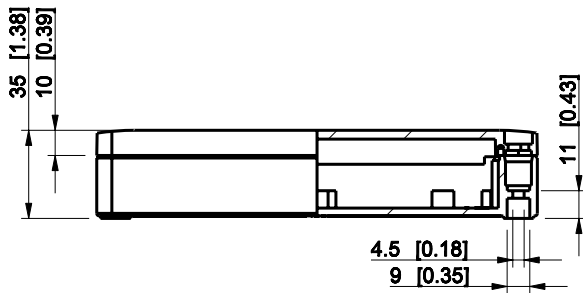

ID	Description	Date	By	Appr.
A				

Dimensions in mm [inches]

Material: Polycarbonate, fiberglass-reinforced	Color: RAL 7035
--	-----------------

Supplier:	Tool No:	Weight [kg]: 0.24	Volume:
-----------	----------	-------------------	---------

SPCP131804LT

Scale	Date	04.12.08
1:3	By	PKos
-	Checked	
-	Ctrl	

Replaces:	
Replaced:	
Drw No:	- A
Ref:	Cubo S
Code:	SPCP131804LT
Sheet No:	

model SPCP131804LT PART
drawing CUBOS_3_DRAWING