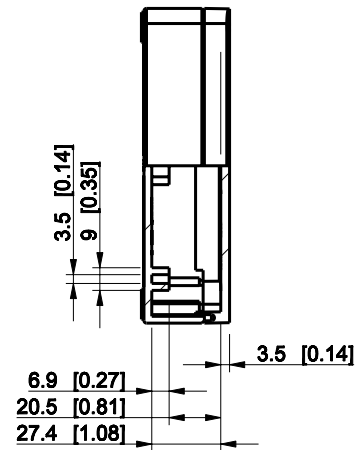

ID	Description	Date	By	Appr.
A				

Dimensions in mm [inches]

Material: Polycarbonate, fiberglass-reinforced	Color: RAL 7035
--	-----------------

Supplier: ENSTO	Tool No:	Weight [kg]: 0.18	Volume:
-----------------	----------	-------------------	---------

SPCP131304LT

Scale	Date	04.12.08
1:3	By	PKos
-	Checked	
-	Ctrl	

Replaces:	
Replaced:	
Drw No:	- A
Ref:	Cubo S
Code:	SPCP131304LT
Sheet No:	

model SPCP131304LT PART
 drawing CUBOS_3_DRAWING