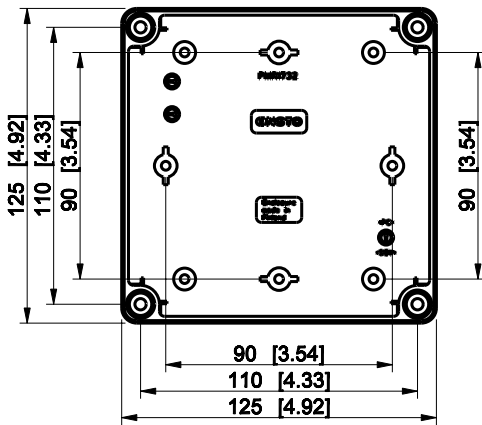

ID	Description	Date	By	Appr.
A				

Dimensions in mm [inches]

Material: Polycarbonate, fiberglass-reinforced	Color: RAL 7035
--	-----------------

Supplier: ENSTO	Tool No:	Weight [kg]: 0.18	Volume:
-----------------	----------	-------------------	---------

SPCP131304LT

Scale	Date	04.12.08
1:3	By	PKos
-	Checked	
-	Ctrl	

Replaces:	
Replaced:	
Drw No:	- A
Ref:	Cubo S
Code:	SPCP131304LT
Sheet No:	

model SPCP131304LT PART
 drawing CUBOS_3_DRAWING