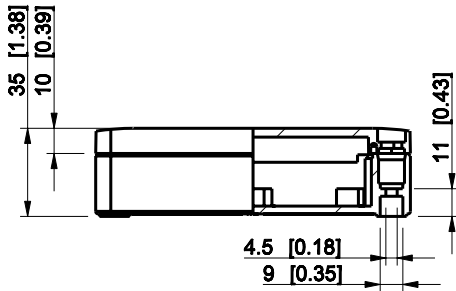

ID	Description	Date	By	Appr.
A				

Dimensions in mm [inches]

Material: Polycarbonate, fiberglass-reinforced	Color: RAL 7035
--	-----------------

Supplier: ENSTO	Tool No:	Weight [kg]: 0.18	Volume:
-----------------	----------	-------------------	---------

SPCP131304LT

Scale	Date	04.12.08
1:3	By	PKos
-	Checked	
-	Ctrl	

Replaces:	
Replaced:	
Drw No:	- A
Ref:	Cubo S
Code:	SPCP131304LT
Sheet No:	

model SPCP131304LT PART
 drawing CUBOS_3_DRAWING