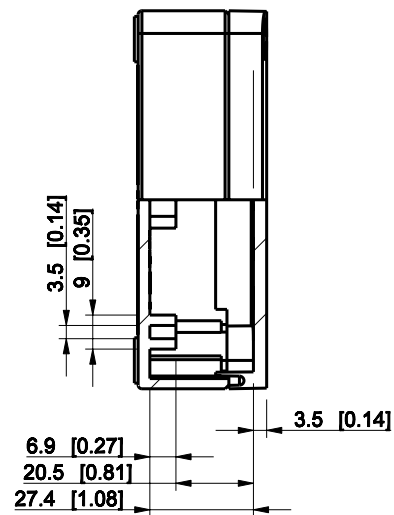

ID	Description	Date	By	Appr.
A				

Dimensions in mm [inches]

Material: Polycarbonate, fiberglass-reinforced	Color: RAL 7035
--	-----------------

Supplier:	Tool No:	Weight [kg]: 0.12	Volume:
-----------	----------	-------------------	---------

SPCP101004LT

Scale	Date	04.12.08
1:2	By	PKos
-	Checked	
-	Ctrl	

Replaces:
Replaced:
Drw No: - A
Ref: Cubo S
Code: SPCP101004LT
Sheet No:

model SPCP101004LT PART
drawing CUBOS_3_DRAWING