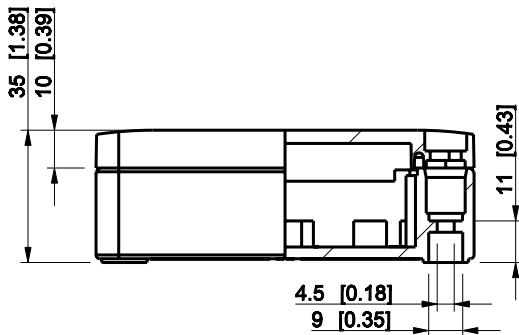

ID	Description	Date	By	Appr.
A				

Dimensions in mm [inches]

Material: Polycarbonate, fiberglass-reinforced	Color: RAL 7035
--	-----------------

Supplier:	Tool No:	Weight [kg]: 0.12	Volume:
-----------	----------	-------------------	---------

SPCP101004LT

Scale	Date	04.12.08
1:2	By	PKos
-	Checked	
-	Ctrl	

Replaces:
Replaced:
Drw No: - A
Ref: Cubo S
Code: SPCP101004LT
Sheet No:

model SPCP101004LT PART
drawing CUBOS_3_DRAWING