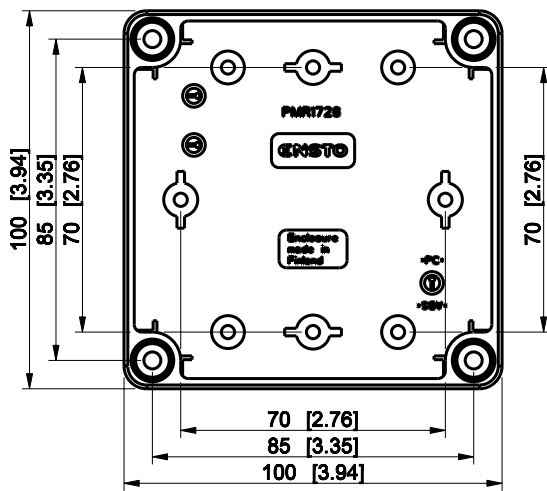

ID	Description	Date	By	Appr.
A				

Dimensions in mm [inches]

Material: Polycarbonate, fiberglass-reinforced	Color: RAL 7035
--	-----------------

Supplier:	Tool No:	Weight [kg]: 0.12	Volume:
-----------	----------	-------------------	---------

SPCP101004LT

Scale	Date	04.12.08
1:2	By	PKos
-	Checked	
-	Ctrl	

Replaces:
Replaced:
Drw No: - A
Ref: Cubo S
Code: SPCP101004LT
Sheet No:

model SPCP101004LT PART
drawing CUBOS_3_DRAWING