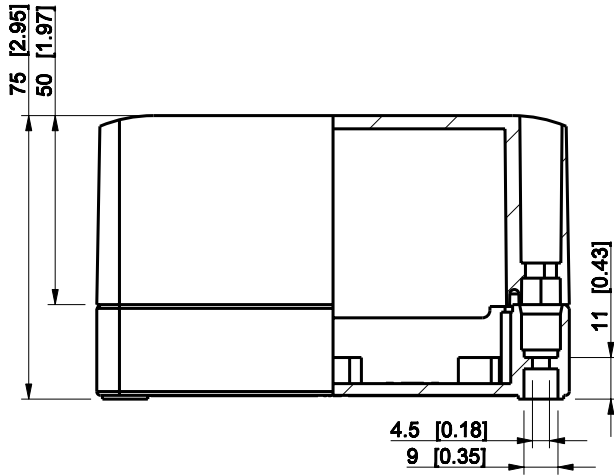

ID	Description	Date	By	Appr.
A				

Dimensions in mm [inches]

Material: Polycarbonate, fiberglass-reinforced	Color: RAL 7035
--	-----------------

Supplier:	Tool No:	Weight [kg]: 0.20	Volume:
-----------	----------	-------------------	---------

ENSTO
ENSTO CONTROL OY

SPCP081308LT

Scale	Date	04.12.08
1:2	By	PKos
-	Checked	
-	Ctrl	

Replaces:
Replaced:
Drw No: - A
Ref: Cubo S
Code: SPCP081308LT
Sheet No:

model SPCP081308LT PART
drawing CUBOS_4.DRAWING