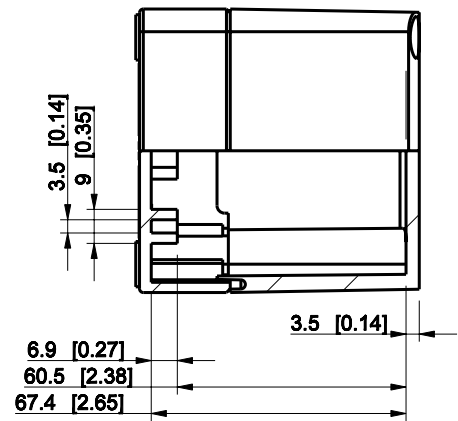

ID	Description	Date	By	Appr.
A				

Dimensions in mm [inches]

Material: Polycarbonate, fiberglass-reinforced	Color: RAL 7035
--	-----------------

Supplier:	Tool No:	Weight [kg]: 0.20	Volume:
-----------	----------	-------------------	---------

ENSTO
ENSTO CONTROL OY

SPCP081308LT

Scale	Date	04.12.08
1:2	By	PKos
-	Checked	
-	Ctrl	

Replaces:
Replaced:
Drw No: - A
Ref: Cubo S
Code: SPCP081308LT
Sheet No:

model SPCP081308LT PART
drawing CUBOS_4.DRAWING