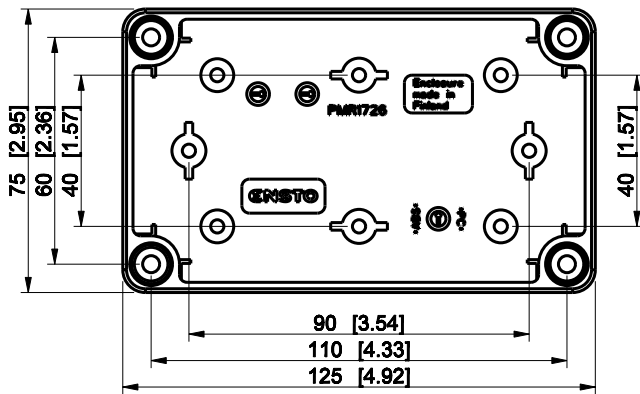

ID	Description	Date	By	Appr.
A				

Dimensions in mm [inches]

Material: Polycarbonate, fiberglass-reinforced	Color: RAL 7035
--	-----------------

Supplier:	Tool No:	Weight [kg]: 0.20	Volume:
-----------	----------	-------------------	---------

ENSTO
ENSTO CONTROL OY

SPCP081308LT

Scale	Date	04.12.08
1:2	By	PKos
-	Checked	
-	Ctrl	

Replaces:
Replaced:
Drw No: - A
Ref: Cubo S
Code: SPCP081308LT
Sheet No:

model SPCP081308LT PART
drawing CUBOS_4.DRAWING