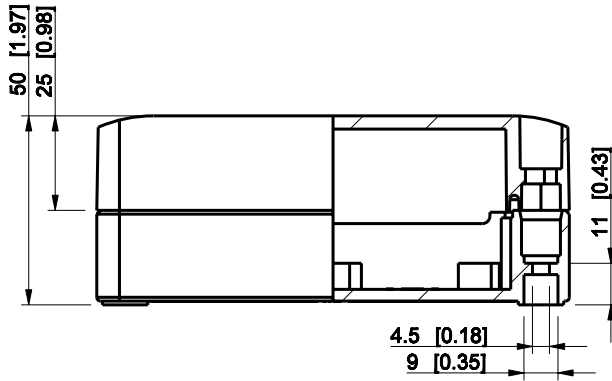

ID	Description	Date	By	Appr.
A				

Dimensions in mm [inches]

Material: Polycarbonate, fiberglass-reinforced	Color: RAL 7035
--	-----------------

Supplier:	Tool No:	Weight [kg]: 0.15	Volume:
-----------	----------	-------------------	---------

**SPCP081305LG**

Scale	Date	04.12.08
1:2	By	PKos
-	Checked	
-	Ctrl	

Replaces:	
Replaced:	
Drw No:	- A
Ref:	Cubo S
Code:	SPCP081305LG
Sheet No:	

model SPCP081305LG PART  
drawing CUBOS\_4\_DRAWING