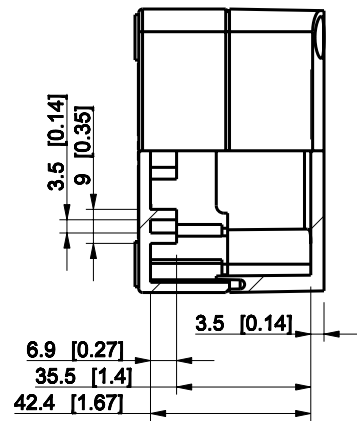

ID	Description	Date	By	Appr.
A				

Dimensions in mm [inches]

Material: Polycarbonate, fiberglass-reinforced	Color: RAL 7035
--	-----------------

Supplier:	Tool No:	Weight [kg]: 0.15	Volume:
-----------	----------	-------------------	---------

**SPCP081305LG**

Scale	Date	04.12.08
1:2	By	PKos
-	Checked	
-	Ctrl	

Replaces:	
Replaced:	
Drw No:	- A
Ref:	Cubo S
Code:	SPCP081305LG
Sheet No:	

model SPCP081305LG PART  
drawing CUBOS\_4\_DRAWING