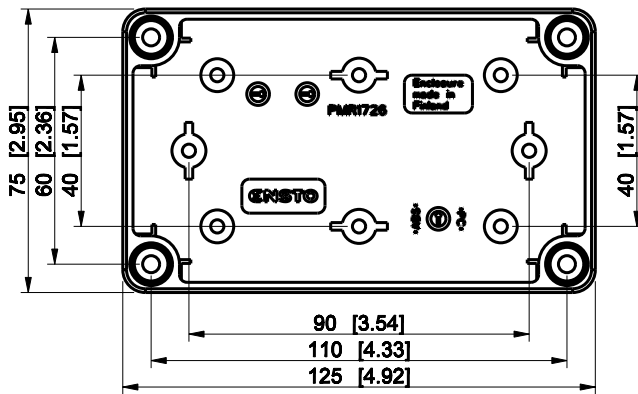

ID	Description	Date	By	Appr.
A				

Dimensions in mm [inches]

Material: Polycarbonate, fiberglass-reinforced	Color: RAL 7035
--	-----------------

Supplier:	Tool No:	Weight [kg]: 0.15	Volume:
-----------	----------	-------------------	---------

**SPCP081305LG**

Scale	Date	04.12.08
1:2	By	PKos
-	Checked	
-	Ctrl	

Replaces:	
Replaced:	
Drw No:	- A
Ref:	Cubo S
Code:	SPCP081305LG
Sheet No:	

model SPCP081305LG PART  
drawing CUBOS\_4\_DRAWING