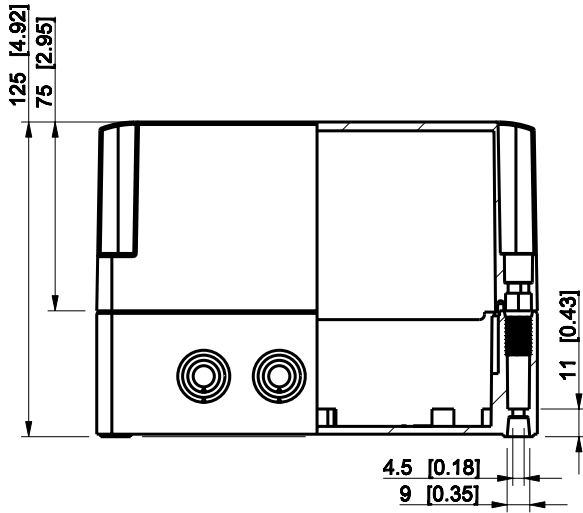

ID	Description	Date	By	Appr.
A				

Dimensions in mm [inches]

Material: Polycarbonate, fiberglass-reinforced	Color: RAL 7035
--	-----------------

Supplier:	Tool No:	Weight [kg]: 0.46	Volume:
-----------	----------	-------------------	---------

ENSTO
ENSTO CONTROL OY

SPCM131813T

Scale	Date	08.12.08
1:3	By	PKos
-	Checked	
-	Ctrl	

Replaces:
Replaced:
Drw No: - A
Ref: Cubo S
Code: SPCM131813T
Sheet No:

model SPCM131813T PART
drawing CUBOS DRAWING