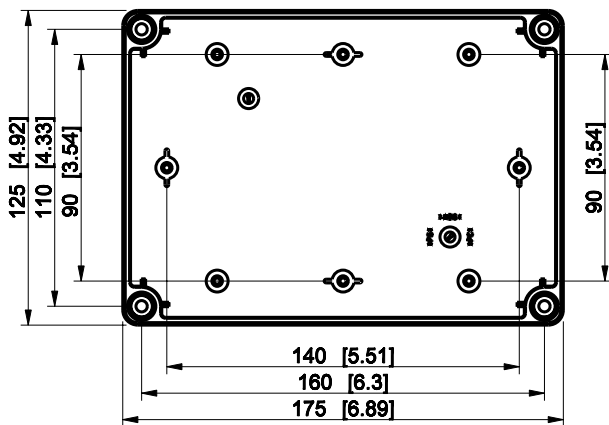

ID	Description	Date	By	Appr.
A				

Dimensions in mm [inches]

Material: Polycarbonate, fiberglass-reinforced	Color: RAL 7035
--	-----------------

Supplier:	Tool No:	Weight [kg]: 0.46	Volume:
-----------	----------	-------------------	---------

ENSTO
ENSTO CONTROL OY

SPCM131813T

Scale	Date	08.12.08
1:3	By	PKos
-	Checked	
-	Ctrl	

Replaces:
Replaced:
Drw No: - A
Ref: Cubo S
Code: SPCM131813T
Sheet No:

model SPCM131813T PART
drawing CUBOS DRAWING