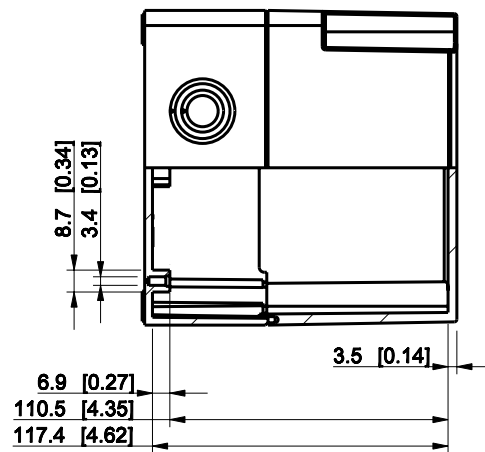

ID	Description	Date	By	Appr.
A				

Dimensions in mm [inches]

Material: Polycarbonate, fiberglass-reinforced	Color: RAL 7035
--	-----------------

Supplier:	Tool No:	Weight [kg]: 0.46	Volume:
-----------	----------	-------------------	---------

ENSTO
ENSTO CONTROL OY

SPCM131813T

Scale	Date	08.12.08
1:3	By	PKos
-	Checked	
-	Ctrl	

Replaces:
Replaced:
Drw No: - A
Ref: Cubo S
Code: SPCM131813T
Sheet No:

model SPCM131813T PART
drawing CUBOS DRAWING