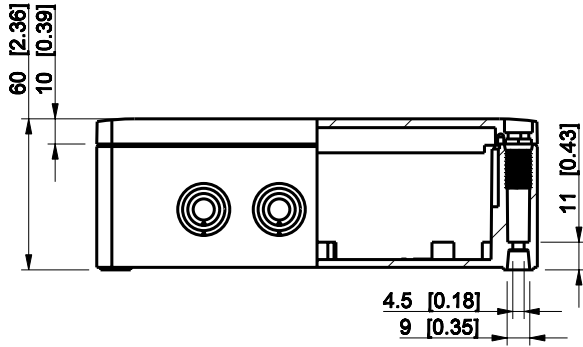

| ID | Description | Date | By | Appr. |
|----|-------------|------|----|-------|
| A | | | | |

Dimensions in mm [inches]

| | |
|------------------------------------------------|-----------------|
| Material: Polycarbonate, fiberglass-reinforced | Color: RAL 7035 |
|------------------------------------------------|-----------------|

| | | | |
|-----------|----------|-------------------|---------|
| Supplier: | Tool No: | Weight [kg]: 0.29 | Volume: |
|-----------|----------|-------------------|---------|

SPCM131806T

| | | |
|-------|---------|----------|
| Scale | Date | 04.12.08 |
| 1:3 | By | PKos |
| - | Checked | |
| - | Ctrl | |

| | |
|-----------|-------------|
| Replaces: | |
| Replaced: | |
| Drw No: | - A |
| Ref: | Cubo S |
| Code: | SPCM131806T |
| Sheet No: | |

model SPCM131806T PART
 drawing CUBOS_2_DRAWING