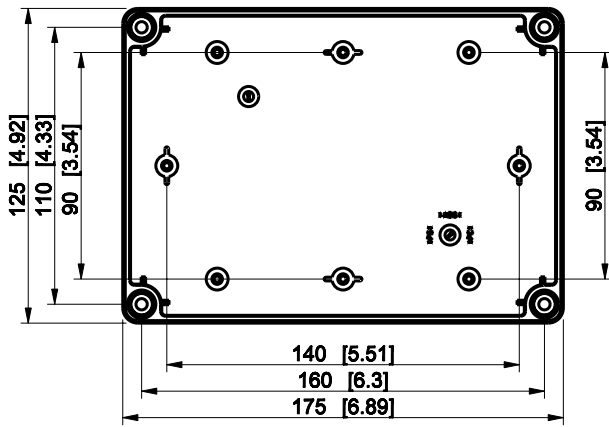

| ID | Description | Date | By | Appr. |
|----|-------------|------|----|-------|
| A | | | | |

Dimensions in mm [inches]

| | |
|------------------------------------------------|-----------------|
| Material: Polycarbonate, fiberglass-reinforced | Color: RAL 7035 |
|------------------------------------------------|-----------------|

| | | | |
|-----------|----------|-------------------|---------|
| Supplier: | Tool No: | Weight [kg]: 0.29 | Volume: |
|-----------|----------|-------------------|---------|

SPCM131806T

| | | |
|-------|---------|----------|
| Scale | Date | 04.12.08 |
| 1:3 | By | PKos |
| - | Checked | |
| - | Ctrl | |

| | |
|-----------|-------------|
| Replaces: | |
| Replaced: | |
| Drw No: | - A |
| Ref: | Cubo S |
| Code: | SPCM131806T |
| Sheet No: | |

model SPCM131806T PART
 drawing CUBOS_2_DRAWING