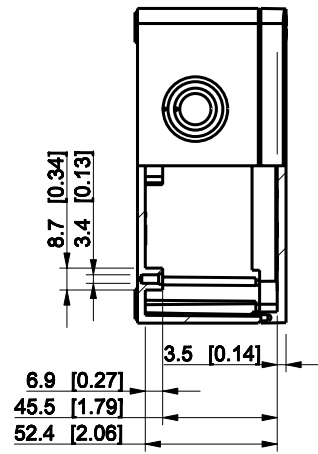

| ID | Description | Date | By | Appr. |
|----|-------------|------|----|-------|
| A | | | | |

Dimensions in mm [inches]

| | |
|------------------------------------------------|-----------------|
| Material: Polycarbonate, fiberglass-reinforced | Color: RAL 7035 |
|------------------------------------------------|-----------------|

| | | | |
|-----------|----------|-------------------|---------|
| Supplier: | Tool No: | Weight [kg]: 0.29 | Volume: |
|-----------|----------|-------------------|---------|

SPCM131806T

| | | |
|-------|---------|----------|
| Scale | Date | 04.12.08 |
| 1:3 | By | PKos |
| - | Checked | |
| - | Ctrl | |

| | |
|-----------|-------------|
| Replaces: | |
| Replaced: | |
| Drw No: | - A |
| Ref: | Cubo S |
| Code: | SPCM131806T |
| Sheet No: | |

model SPCM131806T PART
 drawing CUBOS_2_DRAWING