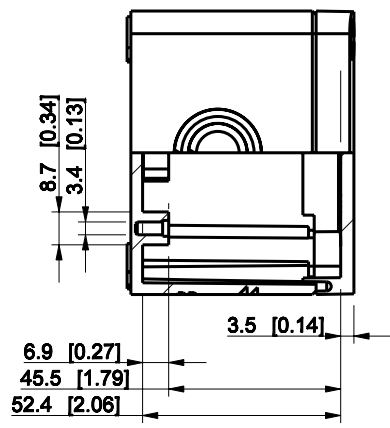

ID	Description	Date	By	Appr.
A				

Dimensions in mm [inches]

Material: Polycarbonate, fiberglass-reinforced	Color: RAL 7035
--	-----------------

Supplier:	Tool No:	Weight [kg]: 0.16	Volume:
-----------	----------	-------------------	---------

**SPCK081306T**

Scale	Date	04.12.08
1:2	By	PKos
-	Checked	
-	Ctrl	

Replaces:
Replaced:
Drw No: - A
Ref: Cubo S
Code: SPCK081306T
Sheet No:

model SPCK081306T PART  
 drawing CUBOS\_2.DRAWING