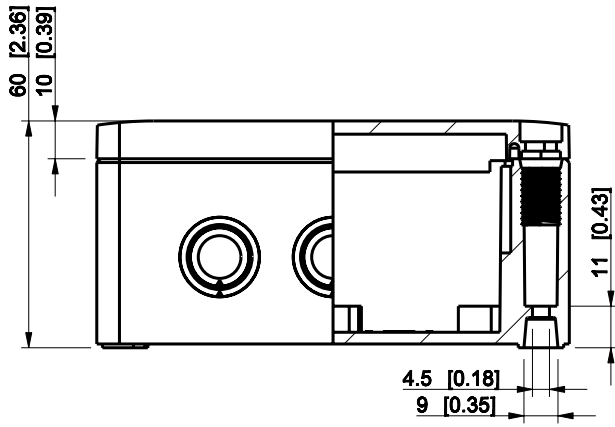

ID	Description	Date	By	Appr.
A				

Dimensions in mm [inches]

Material: Polycarbonate, fiberglass-reinforced	Color: RAL 7035
--	-----------------

Supplier:	Tool No:	Weight [kg]: 0.16	Volume:
-----------	----------	-------------------	---------

**SPCK081306T**

Scale	Date	04.12.08
1:2	By	PKos
-	Checked	
-	Ctrl	

Replaces:
Replaced:
Drw No: - A
Ref: Cubo S
Code: SPCK081306T
Sheet No:

model SPCK081306T PART  
 drawing CUBOS\_2.DRAWING