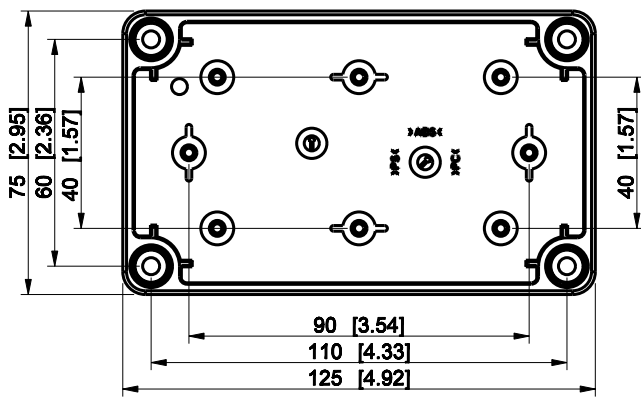

ID	Description	Date	By	Appr.
A				

Dimensions in mm [inches]

Material: Polycarbonate, fiberglass-reinforced	Color: RAL 7035
--	-----------------

Supplier:	Tool No:	Weight [kg]: 0.16	Volume:
-----------	----------	-------------------	---------

**SPCK081306T**

Scale	Date	04.12.08
1:2	By	PKos
-	Checked	
-	Ctrl	

Replaces:
Replaced:
Drw No: - A
Ref: Cubo S
Code: SPCK081306T
Sheet No:

model SPCK081306T PART  
 drawing CUBOS\_2.DRAWING