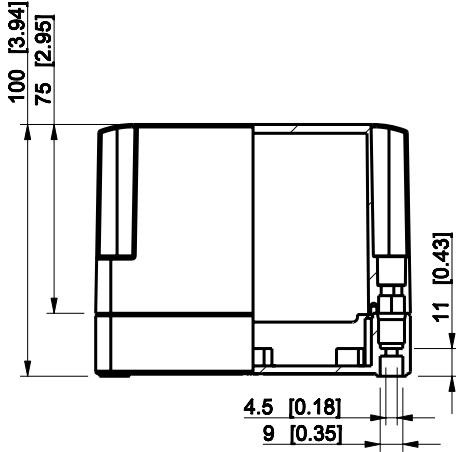

ID	Description	Date	By	Appr.
A				

Dimensions in mm [inches]

Material: ABS	Color: RAL 7035
---------------	-----------------

Supplier:	Tool No:	Weight [kg]: 0.31	Volume:
-----------	----------	-------------------	---------

SABP131310LG

Scale	Date	04.12.08
1:3	By	PKos
-	Checked	
-	Ctrl	

Replaces:	
Replaced:	
Drw No:	- A
Ref:	Cubo S
Code:	SABP131310LG
Sheet No:	

model SABP131310LG PART
drawing CUBOS_4_DRAWING