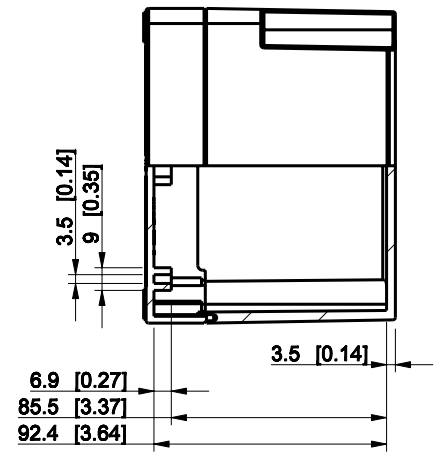

ID	Description	Date	By	Appr.
A				

Dimensions in mm [inches]

Material: ABS	Color: RAL 7035
---------------	-----------------

Supplier:	Tool No:	Weight [kg]: 0.31	Volume:
-----------	----------	-------------------	---------

SABP131310LG

Scale	Date	04.12.08
1:3	By	PKos
-	Checked	
-	Ctrl	

Replaces:	
Replaced:	
Drw No:	- A
Ref:	Cubo S
Code:	SABP131310LG
Sheet No:	

model SABP131310LG PART
drawing CUBOS_4_DRAWING