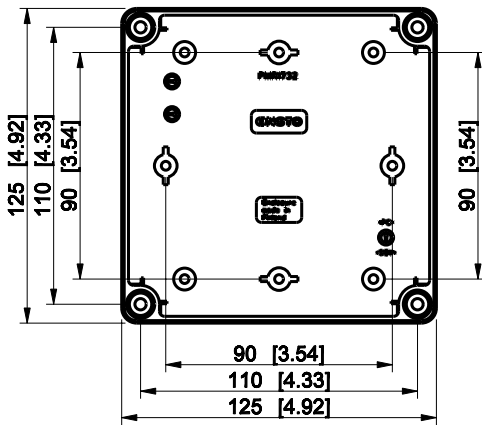

ID	Description	Date	By	Appr.
A				

Dimensions in mm [inches]

Material: ABS	Color: RAL 7035
---------------	-----------------

Supplier:	Tool No:	Weight [kg]: 0.31	Volume:
-----------	----------	-------------------	---------

SABP131310LG

Scale	Date	04.12.08
1:3	By	PKos
-	Checked	
-	Ctrl	

Replaces:	
Replaced:	
Drw No:	- A
Ref:	Cubo S
Code:	SABP131310LG
Sheet No:	

model SABP131310LG PART
drawing CUBOS_4_DRAWING