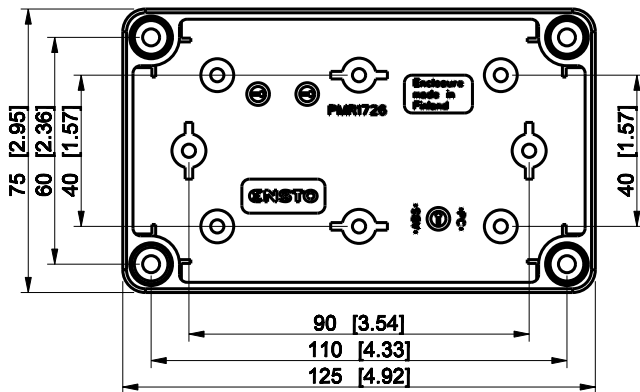

ID	Description	Date	By	Appr.
A				

Dimensions in mm [inches]

Material: ABS	Color: RAL 7035
---------------	-----------------

Supplier:	Tool No:	Weight [kg]: 0.20	Volume:
-----------	----------	-------------------	---------

ENSTO
ENSTO CONTROL OY

SABP081308LT

Scale	Date	04.12.08
1:2	By	PKos
-	Checked	
-	Ctrl	

Replaces:	
Replaced:	
Drw No:	- A
Ref:	Cubo S
Code:	SABP081308LT
Sheet No:	

model SABP081308LT .PART
drawing CUBOS_4.DRAWING