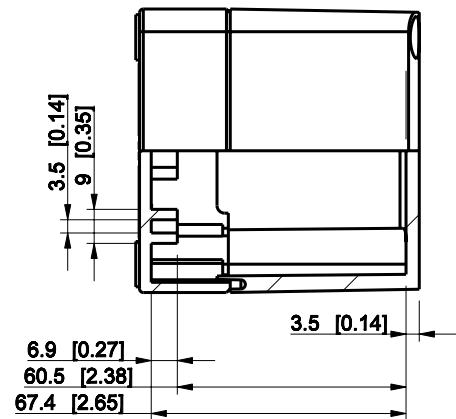

ID	Description	Date	By	Appr.
A				

Dimensions in mm [inches]

Material: ABS	Color: RAL 7035
---------------	-----------------

Supplier:	Tool No:	Weight [kg]: 0.20	Volume:
-----------	----------	-------------------	---------

ENSTO
ENSTO CONTROL OY

SABP081308LT

Scale	Date	04.12.08
1:2	By	PKos
-	Checked	
-	Ctrl	

Replaces:	
Replaced:	
Drw No:	- A
Ref:	Cubo S
Code:	SABP081308LT
Sheet No:	

model SABP081308LT .PART
drawing CUBOS_4.DRAWING