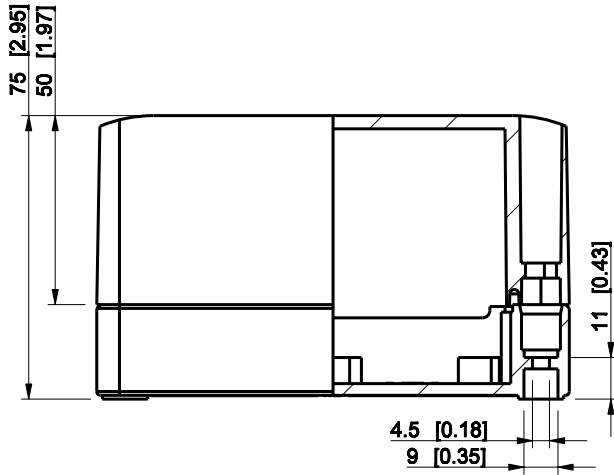

ID	Description	Date	By	Appr.
A				

Dimensions in mm [inches]

Material: ABS	Color: RAL 7035
---------------	-----------------

Supplier:	Tool No:	Weight [kg]: 0.20	Volume:
-----------	----------	-------------------	---------

ENSTO
ENSTO CONTROL OY

SABP081308LT

Scale	Date	04.12.08
1:2	By	PKos
-	Checked	
-	Ctrl	

Replaces:	
Replaced:	
Drw No:	- A
Ref:	Cubo S
Code:	SABP081308LT
Sheet No:	

model SABP081308LT .PART
drawing CUBOS_4.DRAWING