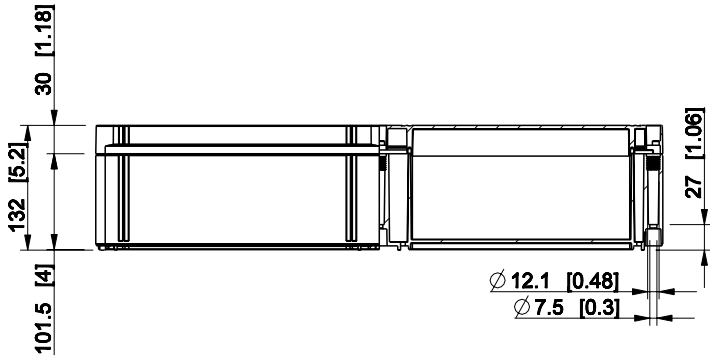

ID	Description	Date	By	Appr.
B				

Dimensions in mm [inches]

Material: Polycarbonate, fiberglass-reinforced	Color: RAL 7035
--	-----------------

Supplier:	Tool No: -	Weight [kg]: 3.76	Volume:
-----------	------------	-------------------	---------

OPCP406013T

Scale	Date	19.04.10
1:8	By	PKos
-	Checked	
-	Ctrl	

Replaces:
Replaced:
Drw No: - B
Ref: Cubo O
Code: OPCP406013T
Sheet No:

model OPCP406013T PART
 drawing CUBO_O_1B.DRAWING