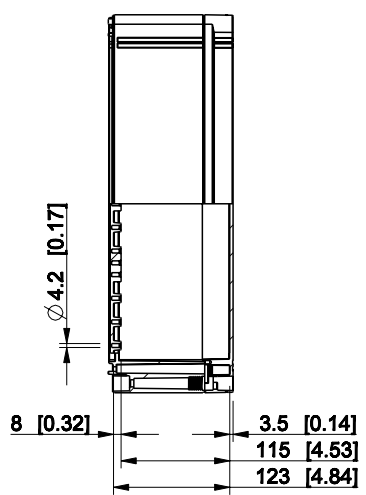

ID	Description	Date	By	Appr.
B				

Dimensions in mm [inches]

Material: Polycarbonate, fiberglass-reinforced	Color: RAL 7035
--	-----------------

Supplier:	Tool No: -	Weight [kg]: 3.76	Volume:
-----------	------------	-------------------	---------

OPCP406013T

Scale	Date	19.04.10
1:8	By	PKos
-	Checked	
-	Ctrl	

Replaces:
Replaced:
Drw No: - B
Ref: Cubo O
Code: OPCP406013T
Sheet No:

model OPCP406013T PART
 drawing CUBO_O_1B.DRAWING