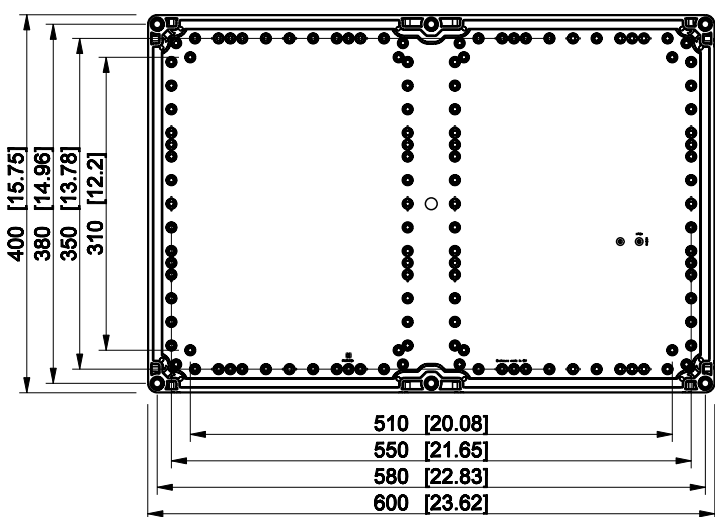

ID	Description	Date	By	Appr.
B				

Dimensions in mm [inches]

Material: Polycarbonate, fiberglass-reinforced	Color: RAL 7035
--	-----------------

Supplier:	Tool No: -	Weight [kg]: 3.76	Volume:
-----------	------------	-------------------	---------

OPCP406013T

Scale	Date	19.04.10
1:8	By	PKos
-	Checked	
-	Ctrl	

Replaces:
Replaced:
Drw No: - B
Ref: Cubo O
Code: OPCP406013T
Sheet No:

model OPCP406013T PART
 drawing CUBO_O_1B.DRAWING