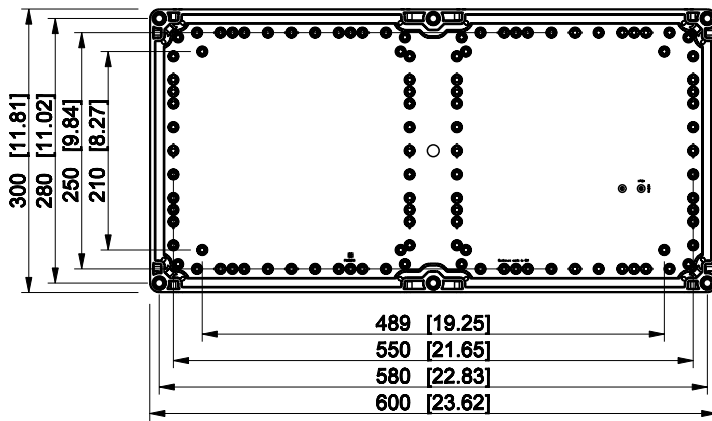

ID	Description	Date	By	Appr.
B				

Dimensions in mm [inches]

Material: Polycarbonate, fiberglass-reinforced	Color: RAL 7035
--	-----------------

Supplier:	Tool No: -	Weight [kg]: 3.10	Volume:
-----------	------------	-------------------	---------

OPCP306013T

Scale	Date	19.04.10
1:8	By	PKos
-	Checked	
-	Ctrl	

Replaces:
Replaced:
Drw No: - B
Ref: Cubo O
Code: OPCP306013T
Sheet No:

model OPCP306013T_PART
drawing CUBO_O_1B_DRAWING