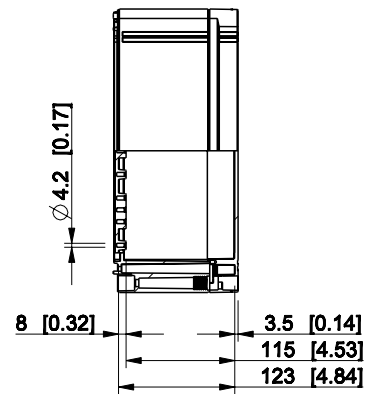

ID	Description	Date	By	Appr.
B				

Dimensions in mm [inches]

Material: Polycarbonate, fiberglass-reinforced	Color: RAL 7035
--	-----------------

Supplier:	Tool No: -	Weight [kg]: 3.10	Volume:
-----------	------------	-------------------	---------

OPCP306013T

Scale	Date	19.04.10
1:8	By	PKos
-	Checked	
-	Ctrl	

Replaces:
Replaced:
Drw No: - B
Ref: Cubo O
Code: OPCP306013T
Sheet No:

model OPCP306013T_PART
drawing CUBO_O_1B_DRAWING