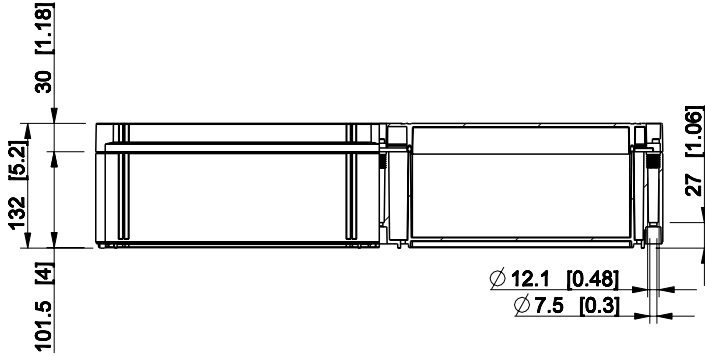

ID	Description	Date	By	Appr.
B				

Dimensions in mm [inches]

Material: Polycarbonate, fiberglass-reinforced	Color: RAL 7035
--	-----------------

Supplier:	Tool No: -	Weight [kg]: 3.10	Volume:
-----------	------------	-------------------	---------

OPCP306013T

Scale	Date	19.04.10
1:8	By	PKos
-	Checked	
-	Ctrl	

Replaces:
Replaced:
Drw No: - B
Ref: Cubo O
Code: OPCP306013T
Sheet No:

model OPCP306013T_PART
drawing CUBO_O_1B_DRAWING