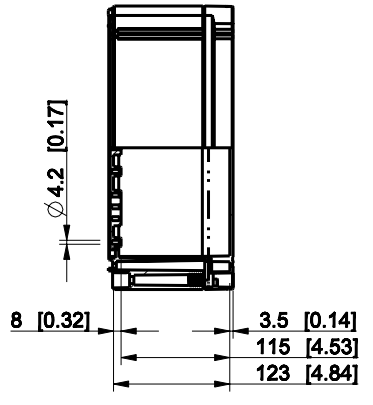

ID	Description	Date	By	Appr.
A				

Dimensions in mm [inches]

Material: Polycarbonate, fiberglass-reinforced      Color: RAL 7035

Supplier:      Tool No:      Weight [kg]: 1.77      Volume:

**OPCP303013T**

Scale	Date	18.12.08
1:8	By	PKos
-	Checked	
-	Ctrl	

Replaces:	
Replaced:	
Drw No:	A
Ref:	Cubo O
Code:	OPCP303013T
Sheet No:	

model OPCP303013T\_PART  
drawing CUBO\_O.drawing