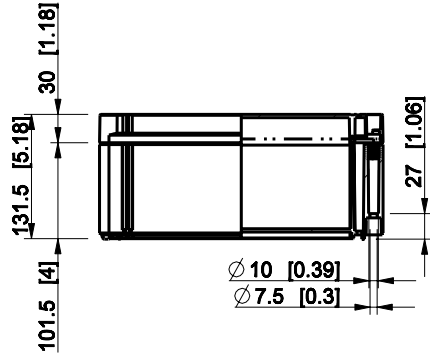

ID	Description	Date	By	Appr.
A				

Dimensions in mm [inches]

Material: Polycarbonate, fiberglass-reinforced      Color: RAL 7035

Supplier:      Tool No:      Weight [kg]: 1.77      Volume:

**OPCP303013T**

Scale	Date	18.12.08
1:8	By	PKos
-	Checked	
-	Ctrl	

Replaces:	
Replaced:	
Drw No:	A
Ref:	Cubo O
Code:	OPCP303013T
Sheet No:	

model OPCP303013T\_PART  
drawing CUBO\_O.drawing