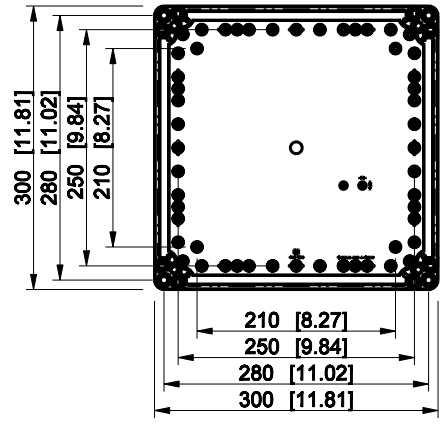

ID	Description	Date	By	Appr.
A				

Dimensions in mm [inches]

Material: Polycarbonate, fiberglass-reinforced      Color: RAL 7035

Supplier:      Tool No:      Weight [kg]: 1.77      Volume:

**OPCP303013T**

Scale	Date	18.12.08
1:8	By	PKos
-	Checked	
-	Ctrl	

Replaces:	
Replaced:	
Drw No:	A
Ref:	Cubo O
Code:	OPCP303013T
Sheet No:	

model OPCP303013T\_PART  
drawing CUBO\_O.drawing