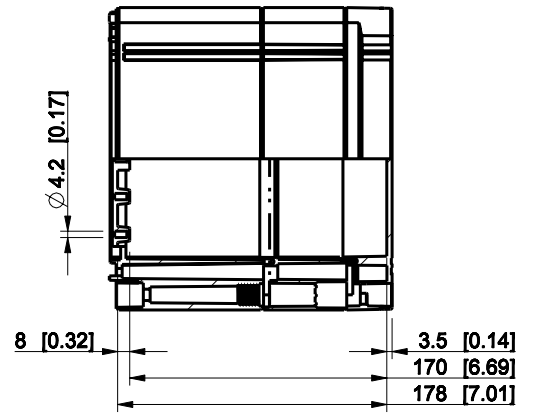

ID	Description	Date	By	Appr.
A				

Dimensions in mm [inches]

Material: Polycarbonate, fiberglass-reinforced	Color: RAL 7035
--	-----------------

Supplier:	Tool No:	Weight [kg]: 2.13	Volume:
-----------	----------	-------------------	---------

OPCP204018G

Scale	Date	18.12.08
1:5	By	PKos
-	Checked	
-	Ctrl	

Replaces:	
Replaced:	
Drw No:	A
Ref:	Cubo O
Code:	OPCP204018G
Sheet No:	

model OPCP204018G PART
 drawing CUBO_O.drawing