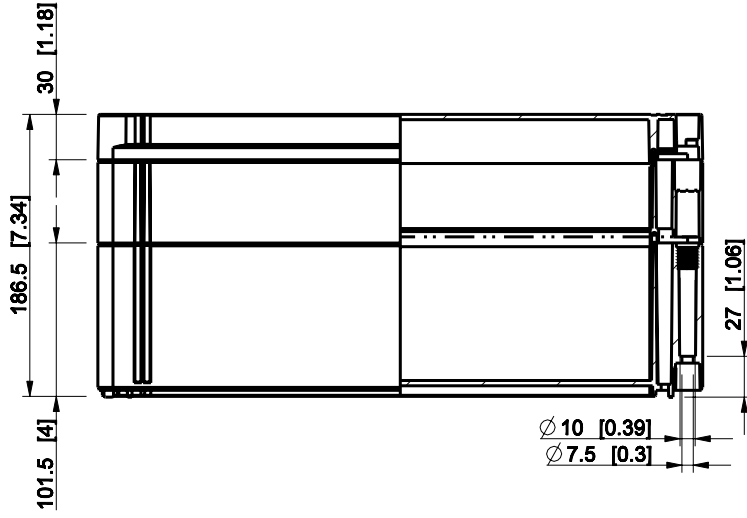

ID	Description	Date	By	Appr.
A				

Dimensions in mm [inches]

Material: Polycarbonate, fiberglass-reinforced	Color: RAL 7035
--	-----------------

Supplier:	Tool No:	Weight [kg]: 2.13	Volume:
-----------	----------	-------------------	---------

OPCP204018G

Scale	Date	18.12.08
1:5	By	PKos
-	Checked	
-	Ctrl	

Replaces:	
Replaced:	
Drw No:	A
Ref:	Cubo O
Code:	OPCP204018G
Sheet No:	

model OPCP204018G PART
 drawing CUBO_O.drawing