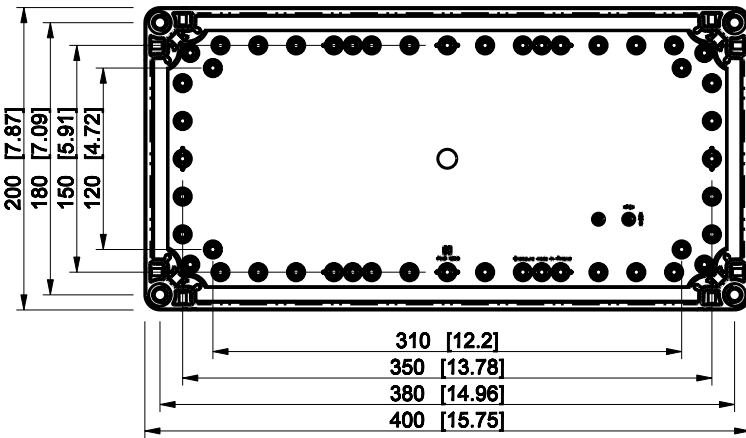

ID	Description	Date	By	Appr.
A				

Dimensions in mm [inches]

Material: Polycarbonate, fiberglass-reinforced	Color: RAL 7035
--	-----------------

Supplier:	Tool No:	Weight [kg]: 2.13	Volume:
-----------	----------	-------------------	---------

OPCP204018G

Scale	Date	18.12.08
1:5	By	PKos
-	Checked	
-	Ctrl	

Replaces:	
Replaced:	
Drw No:	A
Ref:	Cubo O
Code:	OPCP204018G
Sheet No:	

model OPCP204018G PART
 drawing CUBO_O.drawing