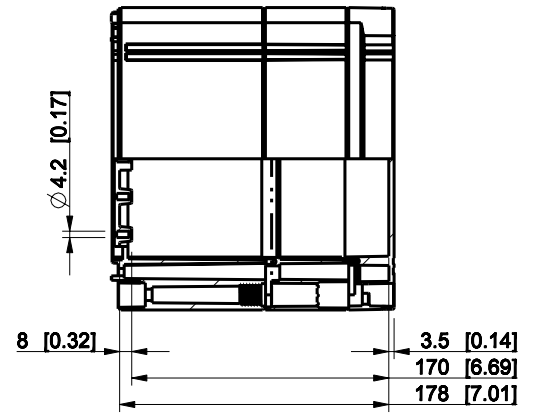

ID	Description	Date	By	Appr.
A				

Dimensions in mm [inches]

Material: Polycarbonate, fiberglass-reinforced	Color: RAL 7035
--	-----------------

Supplier:	Tool No:	Weight [kg]: 1.73	Volume:
-----------	----------	-------------------	---------

OPCP203018G

Scale	Date	18.12.08
1:5	By	PKos
-	Checked	
-	Ctrl	

Replaces:	
Replaced:	
Drw No:	A
Ref:	Cubo O
Code:	OPCP203018G
Sheet No:	

model OPCP203018G PART  
drawing CUBO\_O.drawing