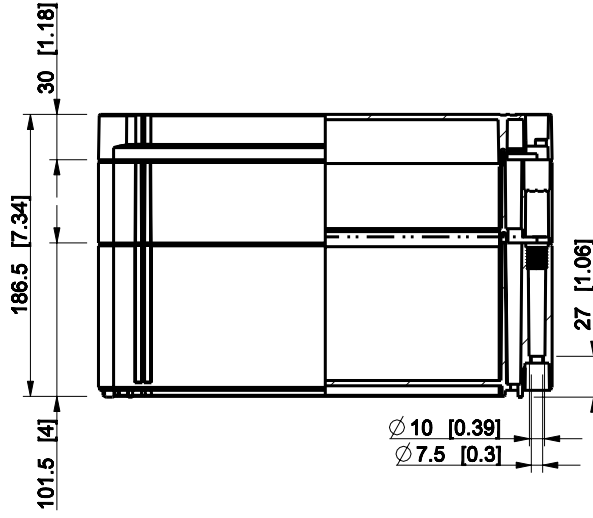

ID	Description	Date	By	Appr.
A				

Dimensions in mm [inches]

Material: Polycarbonate, fiberglass-reinforced	Color: RAL 7035
--	-----------------

Supplier:	Tool No:	Weight [kg]: 1.73	Volume:
-----------	----------	-------------------	---------

OPCP203018G

Scale	Date	18.12.08
1:5	By	PKos
-	Checked	
-	Ctrl	

Replaces:	
Replaced:	
Drw No:	A
Ref:	Cubo O
Code:	OPCP203018G
Sheet No:	

model OPCP203018G PART  
drawing CUBO\_O.drawing