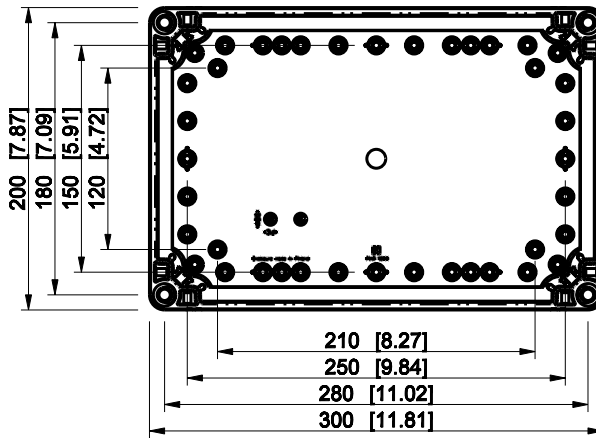

ID	Description	Date	By	Appr.
A				

Dimensions in mm [inches]

Material: Polycarbonate, fiberglass-reinforced	Color: RAL 7035
--	-----------------

Supplier:	Tool No:	Weight [kg]: 1.73	Volume:
-----------	----------	-------------------	---------

OPCP203018G

Scale	Date	18.12.08
1:5	By	PKos
-	Checked	
-	Ctrl	

Replaces:	
Replaced:	
Drw No:	A
Ref:	Cubo O
Code:	OPCP203018G
Sheet No:	

model OPCP203018G PART  
drawing CUBO\_O.drawing