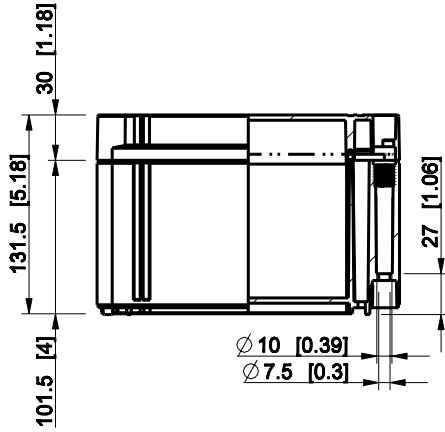

ID	Description	Date	By	Appr.
A				

Dimensions in mm [inches]

Material: Polycarbonate, fiberglass-reinforced	Color: RAL 7035
--	-----------------

Supplier:	Tool No:	Weight [kg]: 1.03	Volume:
-----------	----------	-------------------	---------

**ENSTO**  
ENSTO CONTROL OY

**OPCP202013T**

Scale	Date	18.12.08
1:5	By	PKos
-	Checked	
-	Ctrl	

Replaces:	
Replaced:	
Drw No:	A
Ref:	Cubo O
Code:	OPCP202013T
Sheet No:	

model OPCP202013T\_PART  
 drawing CUBO\_O.drawing