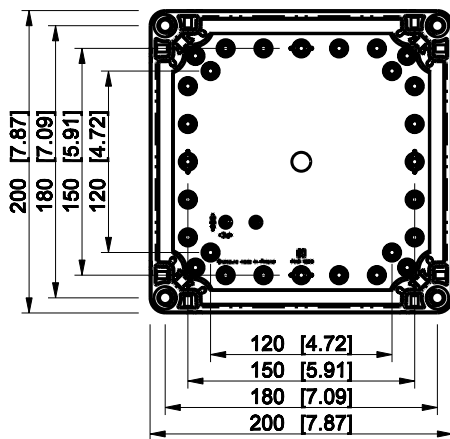

ID	Description	Date	By	Appr.
A				

Dimensions in mm [inches]

Material: Polycarbonate, fiberglass-reinforced	Color: RAL 7035
--	-----------------

Supplier:	Tool No:	Weight [kg]: 1.03	Volume:
-----------	----------	-------------------	---------

**ENSTO**  
ENSTO CONTROL OY

**OPCP202013T**

Scale	Date	18.12.08
1:5	By	PKos
-	Checked	
-	Ctrl	

Replaces:	
Replaced:	
Drw No:	A
Ref:	Cubo O
Code:	OPCP202013T
Sheet No:	

model OPCP202013T\_PART  
 drawing CUBO\_O.drawing