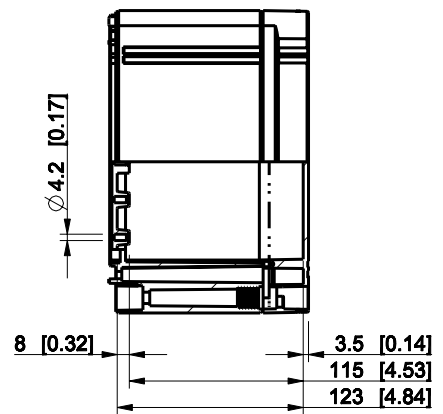

ID	Description	Date	By	Appr.
A				

Dimensions in mm [inches]

Material: Polycarbonate, fiberglass-reinforced	Color: RAL 7035
--	-----------------

Supplier:	Tool No:	Weight [kg]: 1.03	Volume:
-----------	----------	-------------------	---------

**ENSTO**  
ENSTO CONTROL OY

**OPCP202013T**

Scale	Date	18.12.08
1:5	By	PKos
-	Checked	
-	Ctrl	

Replaces:	
Replaced:	
Drw No:	A
Ref:	Cubo O
Code:	OPCP202013T
Sheet No:	

model OPCP202013T\_PART  
 drawing CUBO\_O.drawing