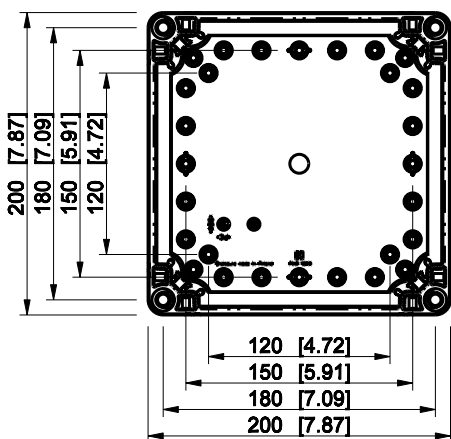

ID	Description	Date	By	Appr.
A				

Dimensions in mm [inches]

Material: Polycarbonate, fiberglass-reinforced	Color: RAL 7035
--	-----------------

Supplier:	Tool No:	Weight [kg]: 1.03	Volume:
-----------	----------	-------------------	---------

ENSTO
ENSTO CONTROL OY

OPCP202013G

Scale	Date	18.12.08
1:5	By	PKos
-	Checked	
-	Ctrl	

Replaces:	
Replaced:	
Drw No:	A
Ref:	Cubo O
Code:	OPCP202013G
Sheet No:	

model OPCP202013G PART
drawing CUBO_O.drawing