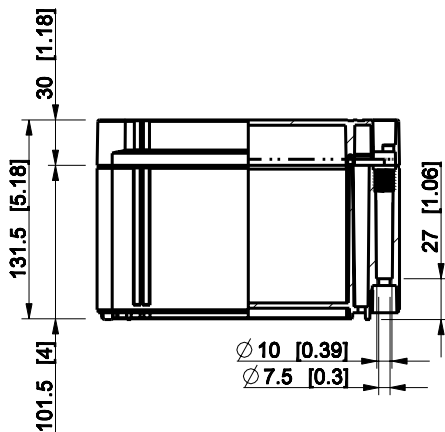

ID	Description	Date	By	Appr.
A				

Dimensions in mm [inches]

Material: Polycarbonate, fiberglass-reinforced	Color: RAL 7035
--	-----------------

Supplier:	Tool No:	Weight [kg]: 1.03	Volume:
-----------	----------	-------------------	---------

ENSTO
ENSTO CONTROL OY

OPCP202013G

Scale	Date	18.12.08
1:5	By	PKos
-	Checked	
-	Ctrl	

Replaces:	
Replaced:	
Drw No:	A
Ref:	Cubo O
Code:	OPCP202013G
Sheet No:	

model OPCP202013G PART
drawing CUBO_O.drawing