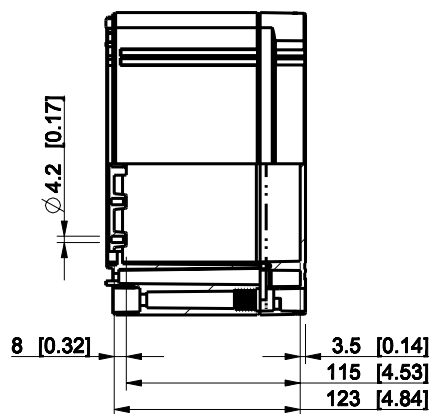

ID	Description	Date	By	Appr.
A				

Dimensions in mm [inches]

Material: Polycarbonate, fiberglass-reinforced	Color: RAL 7035
--	-----------------

Supplier:	Tool No:	Weight [kg]: 1.03	Volume:
-----------	----------	-------------------	---------

ENSTO
ENSTO CONTROL OY

OPCP202013G

Scale	Date	18.12.08
1:5	By	PKos
-	Checked	
-	Ctrl	

Replaces:	
Replaced:	
Drw No:	A
Ref:	Cubo O
Code:	OPCP202013G
Sheet No:	

model OPCP202013G PART
drawing CUBO_O.drawing