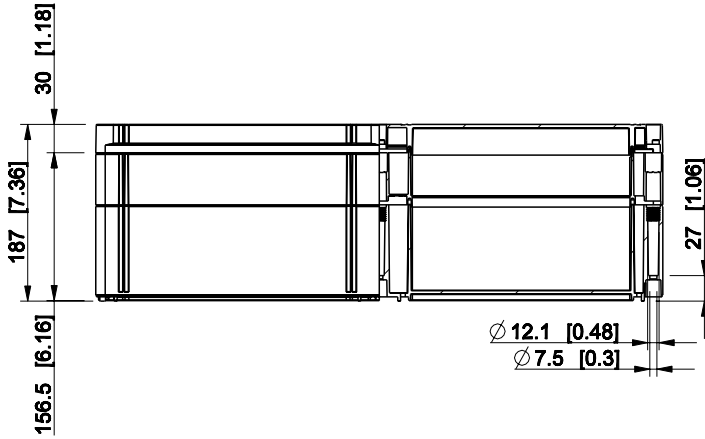

ID	Description	Date	By	Appr.
B				

Dimensions in mm [inches]

Material: Polycarbonate, fiberglass-reinforced	Color: RAL 7035
--	-----------------

Supplier:	Tool No: -	Weight [kg]: 3.75	Volume:
-----------	------------	-------------------	---------

OPCM306018G

Scale	Date	19.04.10
1:8	By	PKos
-	Checked	
-	Ctrl	

Replaces:
Replaced:
Drw No: - B
Ref: Cubo O
Code: OPCM306018G
Sheet No:

model OPCM306018G PART
drawing CUBO_O_1B.DRAWING