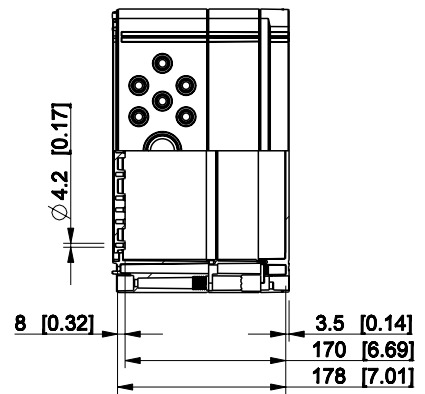

ID	Description	Date	By	Appr.
B				

Dimensions in mm [inches]

Material: Polycarbonate, fiberglass-reinforced	Color: RAL 7035
--	-----------------

Supplier:	Tool No: -	Weight [kg]: 3.75	Volume:
-----------	------------	-------------------	---------

OPCM306018G

Scale	Date	19.04.10
1:8	By	PKos
-	Checked	
-	Ctrl	

Replaces:
Replaced:
Drw No: - B
Ref: Cubo O
Code: OPCM306018G
Sheet No:

model OPCM306018G PART
drawing CUBO_O_1B.DRAWING