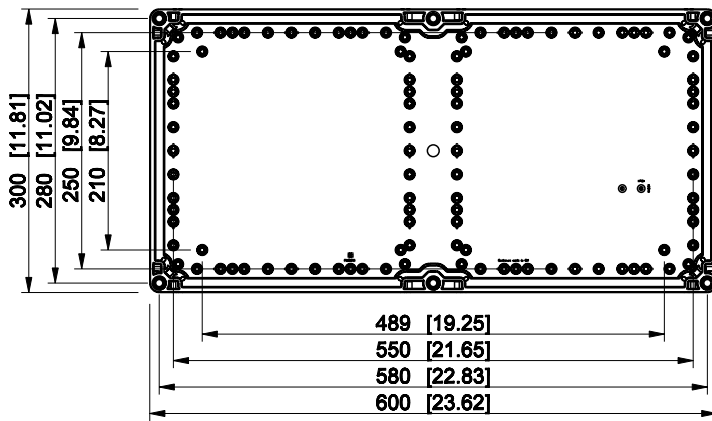

ID	Description	Date	By	Appr.
B				

Dimensions in mm [inches]

Material: Polycarbonate, fiberglass-reinforced	Color: RAL 7035
--	-----------------

Supplier:	Tool No: -	Weight [kg]: 3.75	Volume:
-----------	------------	-------------------	---------

OPCM306018G

Scale	Date	19.04.10
1:8	By	PKos
-	Checked	
-	Ctrl	

Replaces:
Replaced:
Drw No: - B
Ref: Cubo O
Code: OPCM306018G
Sheet No:

model OPCM306018G PART
drawing CUBO_O_1B.DRAWING