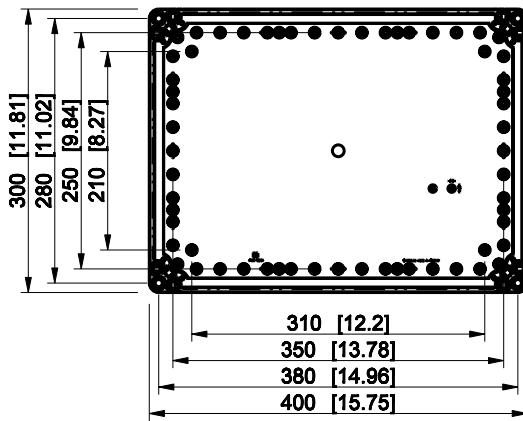

ID	Description	Date	By	Appr.
A				

Dimensions in mm [inches]

Material: Polycarbonate, fiberglass-reinforced	Color: RAL 7035
--	-----------------

Supplier:	Tool No:	Weight [kg]: 2.15	Volume:
-----------	----------	-------------------	---------

ENSTO
ENSTO CONTROL OY

OPCM304013G

Scale	Date	18.12.08
1:8	By	PKos
-	Checked	
-	Ctrl	

Replaces:	
Replaced:	
Drw No:	A
Ref:	Cubo O
Code:	OPCM304013G
Sheet No:	

model OPCM304013G PART
drawing CUBO_O.drawing