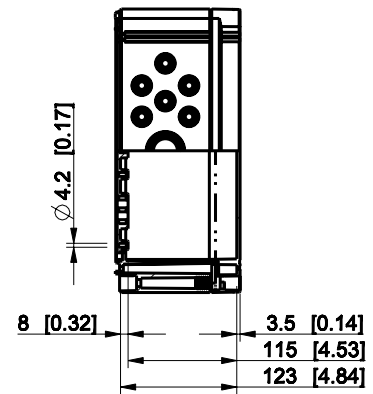

ID	Description	Date	By	Appr.
A				

Dimensions in mm [inches]

Material: Polycarbonate, fiberglass-reinforced	Color: RAL 7035
--	-----------------

Supplier:	Tool No:	Weight [kg]: 2.15	Volume:
-----------	----------	-------------------	---------

ENSTO
ENSTO CONTROL OY

OPCM304013G

Scale	Date	18.12.08
1:8	By	PKos
-	Checked	
-	Ctrl	

Replaces:	
Replaced:	
Drw No:	A
Ref:	Cubo O
Code:	OPCM304013G
Sheet No:	

model OPCM304013G PART
drawing CUBO_O.drawing