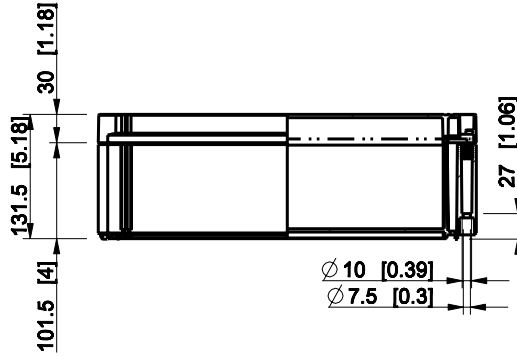

ID	Description	Date	By	Appr.
A				

Dimensions in mm [inches]

Material: Polycarbonate, fiberglass-reinforced	Color: RAL 7035
--	-----------------

Supplier:	Tool No:	Weight [kg]: 2.15	Volume:
-----------	----------	-------------------	---------

ENSTO
ENSTO CONTROL OY

OPCM304013G

Scale	Date	18.12.08
1:8	By	PKos
-	Checked	
-	Ctrl	

Replaces:	
Replaced:	
Drw No:	A
Ref:	Cubo O
Code:	OPCM304013G
Sheet No:	

model OPCM304013G PART
drawing CUBO_O.drawing