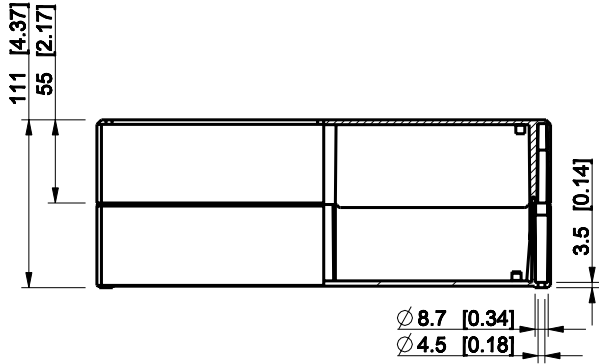

ID	Description	Date	By	Appr.
A				

Dimensions in mm [inches]

Material: Polycarbonate, fiberglass-reinforced Color: RAL 7035

Supplier: Tool No: Weight [kg]: 1.08 Volume:

DPCP233011T

Scale	Date	18.12.08
1:5	By	PKos
-	Checked	
-	Ctrl	

Replaces:	
Replaced:	
Drw No:	A
Ref:	-
Code:	DPCP233011T
Sheet No:	

model DPCP233011T_PART
 drawing CUBO_D_DRAWING