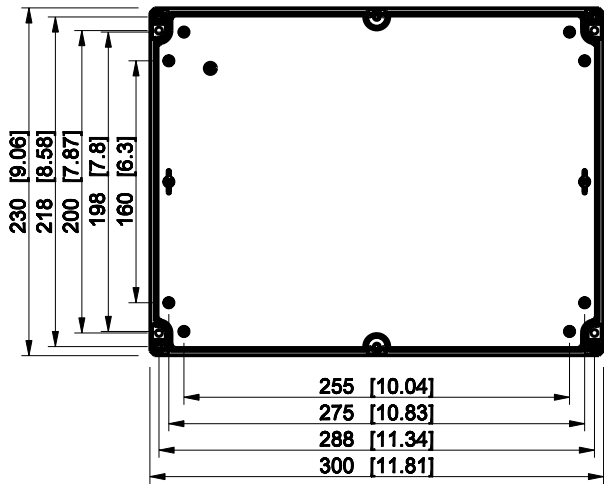

ID	Description	Date	By	Appr.
A				

Dimensions in mm [inches]

Material: Polycarbonate, fiberglass-reinforced Color: RAL 7035

Supplier: Tool No: Weight [kg]: 1.08 Volume:

DPCP233011T

Scale	Date	18.12.08
1:5	By	PKos
-	Checked	
-	Ctrl	

Replaces:	
Replaced:	
Drw No:	A
Ref:	-
Code:	DPCP233011T
Sheet No:	

model DPCP233011T_PART
 drawing CUBO_D_DRAWING