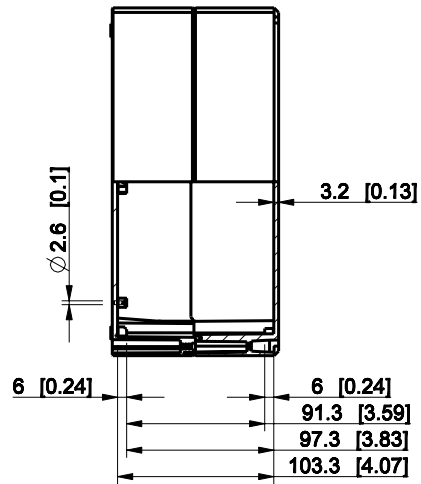

ID	Description	Date	By	Appr.
A				

Dimensions in mm [inches]

Material: Polycarbonate, fiberglass-reinforced Color: RAL 7035

Supplier: Tool No: Weight [kg]: 1.08 Volume:

DPCP233011T

Scale	Date	18.12.08
1:5	By	PKos
-	Checked	
-	Ctrl	

Replaces:	
Replaced:	
Drw No:	A
Ref:	-
Code:	DPCP233011T
Sheet No:	

model DPCP233011T_PART
 drawing CUBO_D_DRAWING