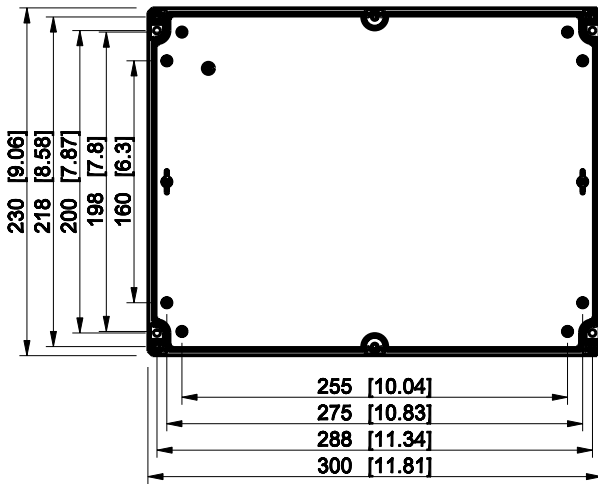

ID	Description	Date	By	Appr.
A				

Dimensions in mm [inches]

Material: Polycarbonate, fiberglass-reinforced	Color: RAL 7035
--	-----------------

Supplier:	Tool No:	Weight [kg]: 1.08	Volume:
-----------	----------	-------------------	---------

DPCP233011G

Scale	Date	18.12.08
1:5	By	PKos
-	Checked	
-	Ctrl	

Replaces:	
Replaced:	
Drw No:	A
Ref:	-
Code:	DPCP233011G
Sheet No:	

model DPCP233011G PART
drawing CUBO_D_DRAWING