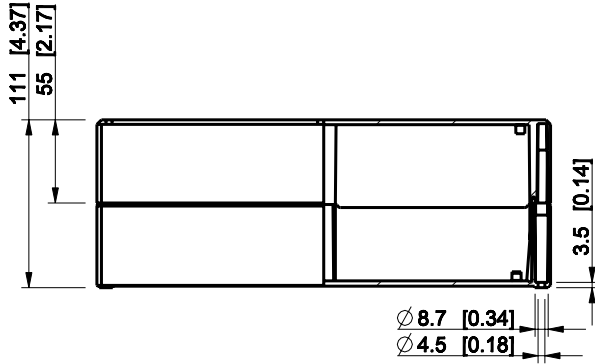

ID	Description	Date	By	Appr.
A				

Dimensions in mm [inches]

Material: Polycarbonate, fiberglass-reinforced	Color: RAL 7035
--	-----------------

Supplier:	Tool No:	Weight [kg]: 1.08	Volume:
-----------	----------	-------------------	---------

DPCP233011G

Scale	Date	18.12.08
1:5	By	PKos
-	Checked	
-	Ctrl	

Replaces:	
Replaced:	
Drw No:	A
Ref:	-
Code:	DPCP233011G
Sheet No:	

model DPCP233011G PART
drawing CUBO_D_DRAWING