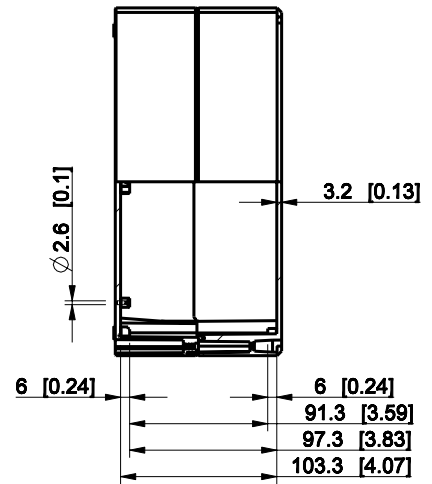

ID	Description	Date	By	Appr.
A				

Dimensions in mm [inches]

Material: Polycarbonate, fiberglass-reinforced	Color: RAL 7035
--	-----------------

Supplier:	Tool No:	Weight [kg]: 1.08	Volume:
-----------	----------	-------------------	---------

DPCP233011G

Scale	Date	18.12.08
1:5	By	PKos
-	Checked	
-	Ctrl	

Replaces:	
Replaced:	
Drw No:	A
Ref:	-
Code:	DPCP233011G
Sheet No:	

model DPCP233011G PART
drawing CUBO_D_DRAWING