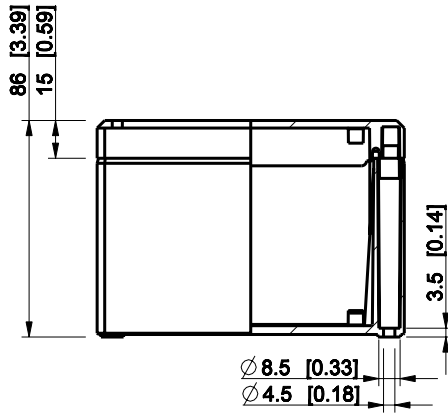

ID	Description	Date	By	Appr.
A				

Dimensions in mm [inches]

Material: Polycarbonate, fiberglass-reinforced	Color: RAL 7035
--	-----------------

Supplier:	Tool No:	Weight [kg]: 0.27	Volume:
-----------	----------	-------------------	---------

ENSTO
ENSTO CONTROL

DPCP121209T

Scale	Date	18.12.08
1:3	By	PKos
-	Checked	
-	Ctrl	

Replaces:	
Replaced:	
Drw No:	A
Ref:	-
Code:	DPCP121209T
Sheet No:	

model DPCP121209T_PART

drawing CUBO_D_2_DRAWING