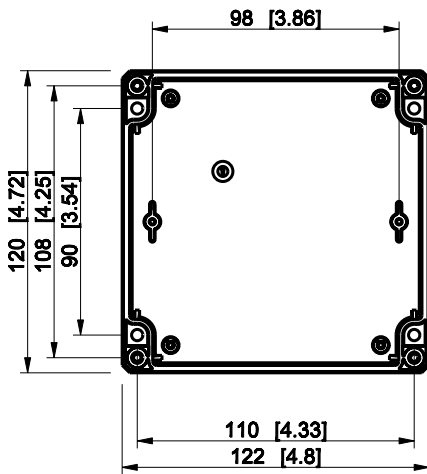

ID	Description	Date	By	Appr.
A				

Dimensions in mm [inches]

Material: Polycarbonate, fiberglass-reinforced	Color: RAL 7035
--	-----------------

Supplier:	Tool No:	Weight [kg]: 0.27	Volume:
-----------	----------	-------------------	---------

ENSTO
ENSTO CONTROL

DPCP121209T

Scale	Date	18.12.08
1:3	By	PKos
-	Checked	
-	Ctrl	

Replaces:	
Replaced:	
Drw No:	A
Ref:	-
Code:	DPCP121209T
Sheet No:	

model DPCP121209T_PART

drawing CUBO_D_2_DRAWING