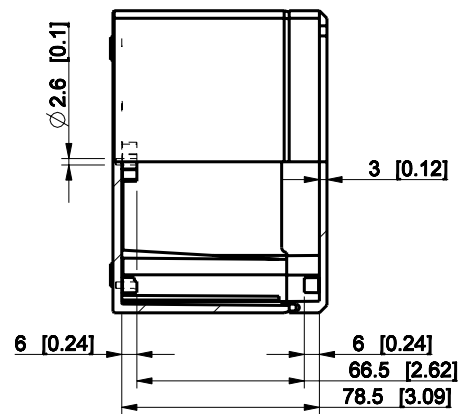

ID	Description	Date	By	Appr.
A				

Dimensions in mm [inches]

Material: Polycarbonate, fiberglass-reinforced	Color: RAL 7035
--	-----------------

Supplier:	Tool No:	Weight [kg]: 0.27	Volume:
-----------	----------	-------------------	---------

ENSTO
ENSTO CONTROL

DPCP121209T

Scale	Date	18.12.08
1:3	By	PKos
-	Checked	
-	Ctrl	

Replaces:	
Replaced:	
Drw No:	A
Ref:	-
Code:	DPCP121209T
Sheet No:	

model DPCP121209T_PART

drawing CUBO_D_2_DRAWING