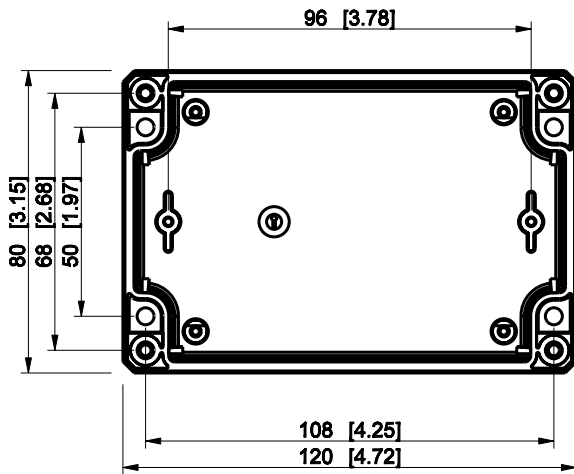

ID	Description	Date	By	Appr.
A				

Dimensions in mm [inches]

Material: Polycarbonate, fiberglass-reinforced	Color: RAL 7035
--	-----------------

Supplier:	Tool No:	Weight [kg]: 0.20	Volume:
-----------	----------	-------------------	---------

ENSTO
ENSTO CONTROL

DPCP081209T

Scale	Date	18.12.08
1:2	By	PKos
-	Checked	
-	Ctrl	

Replaces:	
Replaced:	
Drw No:	A
Ref:	-
Code:	DPCP081209T
Sheet No:	

model DPCP081209T_PART

drawing CUBO_D_2_DRAWING