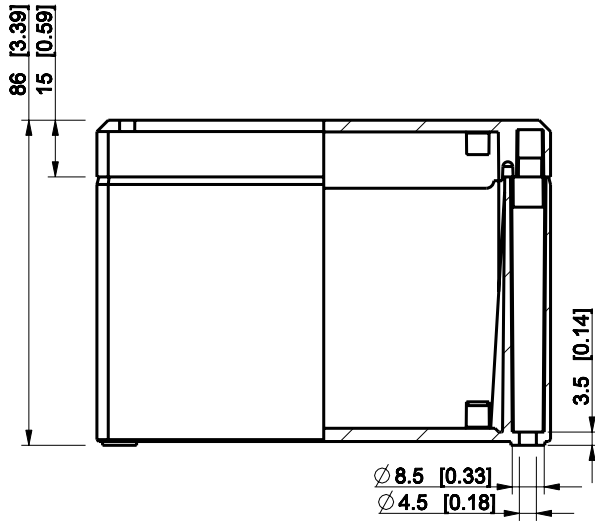

ID	Description	Date	By	Appr.
A				

Dimensions in mm [inches]

Material: Polycarbonate, fiberglass-reinforced	Color: RAL 7035
--	-----------------

Supplier:	Tool No:	Weight [kg]: 0.20	Volume:
-----------	----------	-------------------	---------

ENSTO
ENSTO CONTROL

DPCP081209T

Scale	Date	18.12.08
1:2	By	PKos
-	Checked	
-	Ctrl	

Replaces:	
Replaced:	
Drw No:	A
Ref:	-
Code:	DPCP081209T
Sheet No:	

model DPCP081209T_PART

drawing CUBO_D_2_DRAWING