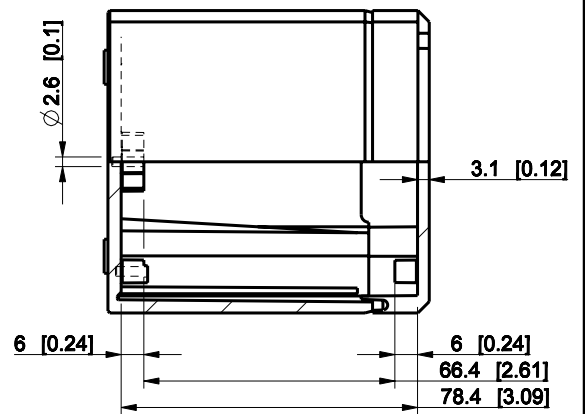

ID	Description	Date	By	Appr.
A				

Dimensions in mm [inches]

Material: Polycarbonate, fiberglass-reinforced	Color: RAL 7035
--	-----------------

Supplier:	Tool No:	Weight [kg]: 0.20	Volume:
-----------	----------	-------------------	---------

ENSTO
ENSTO CONTROL

DPCP081209T

Scale	Date	18.12.08
1:2	By	PKos
-	Checked	
-	Ctrl	

Replaces:	
Replaced:	
Drw No:	A
Ref:	-
Code:	DPCP081209T
Sheet No:	

model DPCP081209T_PART

drawing CUBO_D_2_DRAWING