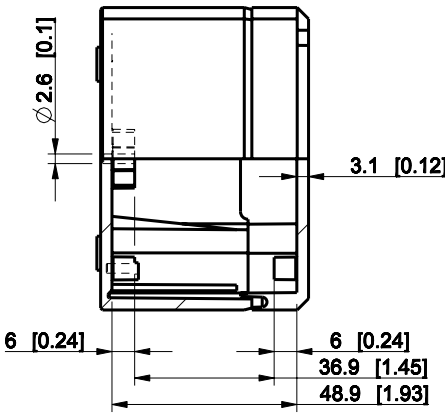

ID	Description	Date	By	Appr.
A				

Dimensions in mm [inches]

Material: Polycarbonate, fiberglass-reinforced Color: RAL 7035

Supplier: Tool No: Weight [kg]: 0.15 Volume:

DPCP081206G

Scale	Date	18.12.08
1:2	By	PKos
-	Checked	
-	Ctrl	

Replaces:	
Replaced:	
Drw No:	A
Ref:	-
Code:	DPCP081206G
Sheet No:	

model DPCP081206G PART
 drawing CUBO_D_2_DRAWING