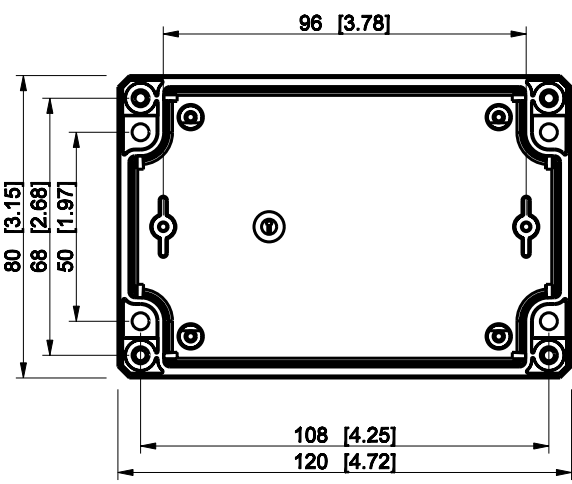

ID	Description	Date	By	Appr.
A				

Dimensions in mm [inches]

Material: Polycarbonate, fiberglass-reinforced Color: RAL 7035

Supplier: Tool No: Weight [kg]: 0.15 Volume:

DPCP081206G

Scale	Date	18.12.08
1:2	By	PKos
-	Checked	
-	Ctrl	

Replaces:	
Replaced:	
Drw No:	A
Ref:	-
Code:	DPCP081206G
Sheet No:	

model DPCP081206G PART
 drawing CUBO_D_2_DRAWING