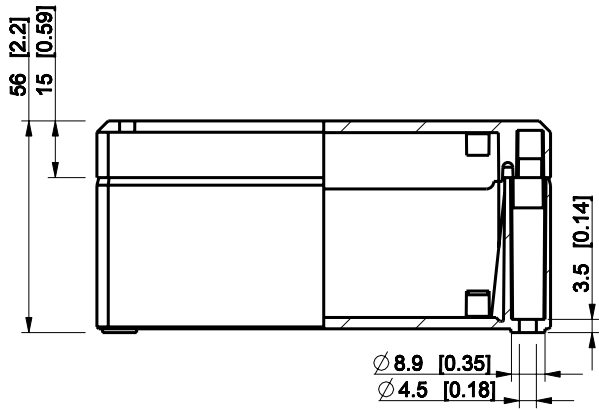

ID	Description	Date	By	Appr.
A				

Dimensions in mm [inches]

Material: Polycarbonate, fiberglass-reinforced Color: RAL 7035

Supplier: Tool No: Weight [kg]: 0.15 Volume:

DPCP081206G

Scale	Date	18.12.08
1:2	By	PKos
-	Checked	
-	Ctrl	

Replaces:	
Replaced:	
Drw No:	A
Ref:	-
Code:	DPCP081206G
Sheet No:	

model DPCP081206G PART
 drawing CUBO_D_2_DRAWING