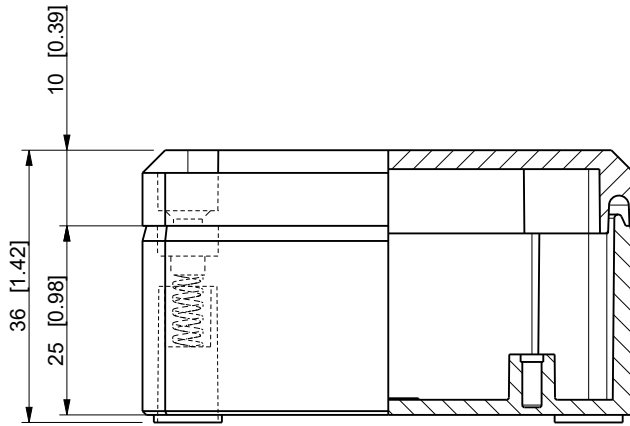

ID	Description	Date	By	Appr.
C	Drawing mirroring corrected.	8.3.2023	KA	

Dimensions in mm [inches]

model DPCP050704T PART drawing DPCP050704T_PK1 DRAWING	Material: Polycarbonate		Color: RAL 7035	Weight (kg): 0.055	
			<h1>DPCP050704T</h1>	Replaces:	
	Ensto Building Systems Finland			Replaced:	
	Scale	Date		02.09.11	Drw No: C
	1:1	By		PKos	Ref:
-	Checked			Code: DPCP050704T	
-	Ctrl		Sheet No:		