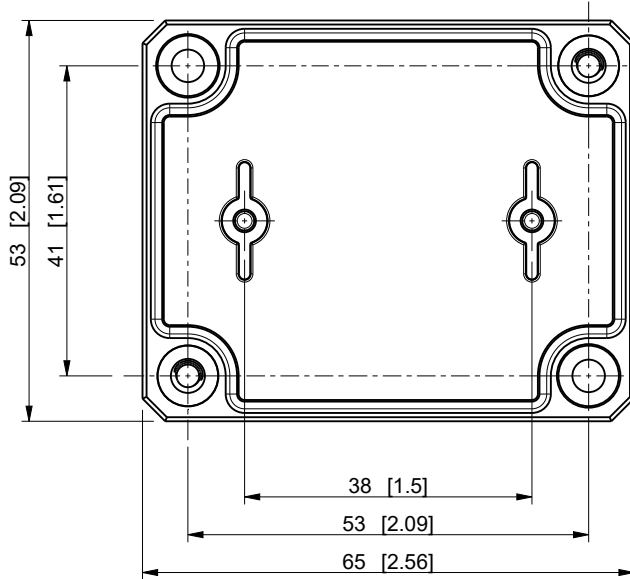

ID	Description	Date	By	Appr.
C	Drawing mirroring corrected.	8.3.2023	KA	

Dimensions in mm [inches]

model DPCP050704T PART drawing DPCP050704T_PK1 DRAWING	Material: Polycarbonate		Color: RAL 7035	Weight (kg): 0.055	
			<h1>DPCP050704T</h1>	Replaces:	
	Ensto Building Systems Finland			Replaced:	
	Scale	Date		02.09.11	Drw No: C
	1:1	By		PKos	Ref:
-	Checked			Code: DPCP050704T	
-	Ctrl		Sheet No:		