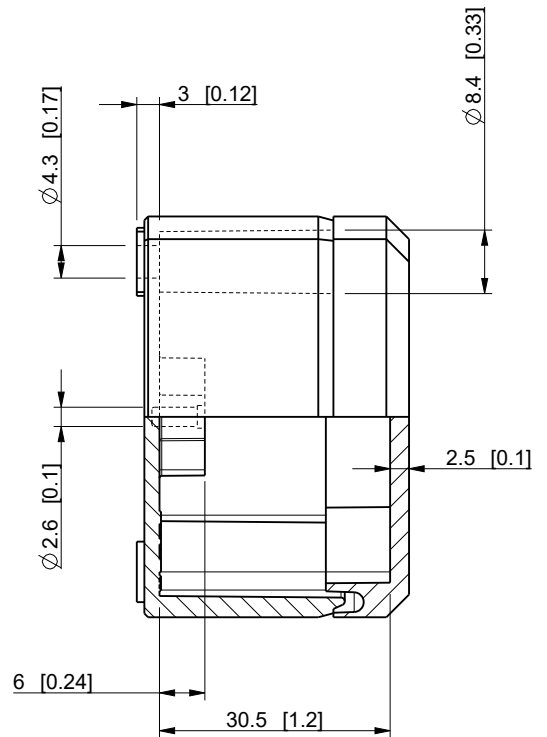

ID	Description	Date	By	Appr.
C	Drawing mirroring corrected.	8.3.2023	KA	

Dimensions in mm [inches]

model DPCP050704T PART drawing DPCP050704T_PK1 DRAWING	Material: Polycarbonate		Color: RAL 7035	Weight (kg): 0.055	
			<h1>DPCP050704T</h1>	Replaces:	
	Ensto Building Systems Finland			Replaced:	
	Scale	Date		02.09.11	Drw No: C
	1:1	By		PKos	Ref:
-	Checked			Code: DPCP050704T	
-	Ctrl		Sheet No:		