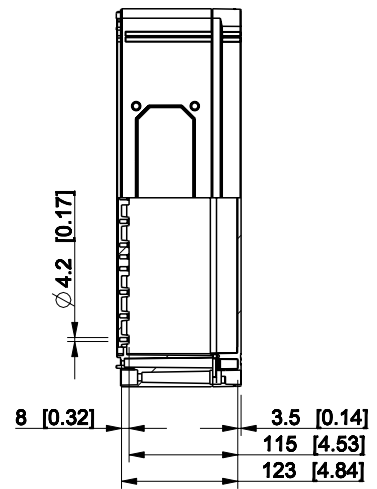

ID	Description	Date	By	Appr.
B				

Dimensions in mm [inches]

Material: Polycarbonate, fiberglass-reinforced	Color: RAL 7035
--	-----------------

Supplier:	Tool No:	Weight [kg]: 3.53	Volume:
-----------	----------	-------------------	---------

CPCF406013G

Scale	Date	19.04.10
1:8	By	PKos
-	Checked	
-	Ctrl	

Replaces:
Replaced:
Drw No: - B
Ref: Cubo C
Code: CPCF406013G
Sheet No:

model CPCF406013G PART
 drawing CUBO_C_1B DRAWING