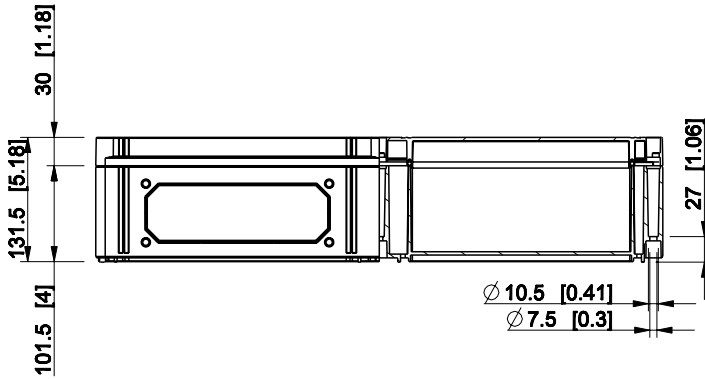

ID	Description	Date	By	Appr.
B				

Dimensions in mm [inches]

Material: Polycarbonate, fiberglass-reinforced	Color: RAL 7035
--	-----------------

Supplier:	Tool No:	Weight [kg]: 3.53	Volume:
-----------	----------	-------------------	---------

CPCF406013G

Scale	Date	19.04.10
1:8	By	PKos
-	Checked	
-	Ctrl	

Replaces:
Replaced:
Drw No: - B
Ref: Cubo C
Code: CPCF406013G
Sheet No:

model CPCF406013G PART
 drawing CUBO_C_1B DRAWING