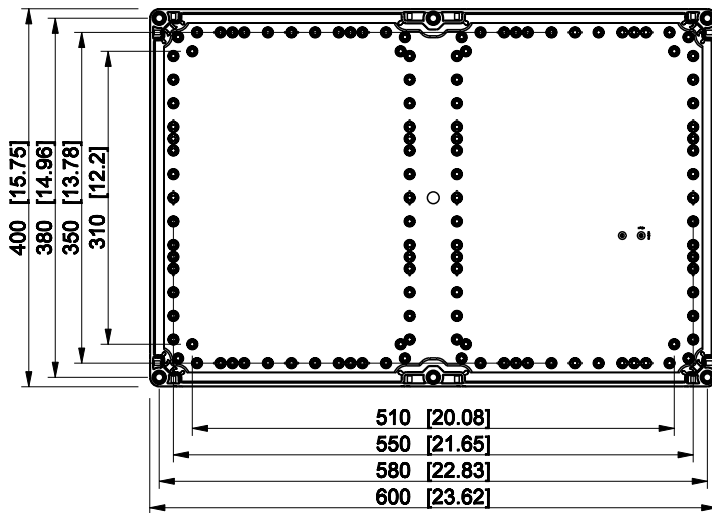

ID	Description	Date	By	Appr.
B				

Dimensions in mm [inches]

Material: Polycarbonate, fiberglass-reinforced	Color: RAL 7035
--	-----------------

Supplier:	Tool No:	Weight [kg]: 3.53	Volume:
-----------	----------	-------------------	---------

CPCF406013G

Scale	Date	19.04.10
1:8	By	PKos
-	Checked	
-	Ctrl	

Replaces:
Replaced:
Drw No: - B
Ref: Cubo C
Code: CPCF406013G
Sheet No:

model CPCF406013G PART
 drawing CUBO_C_1B DRAWING