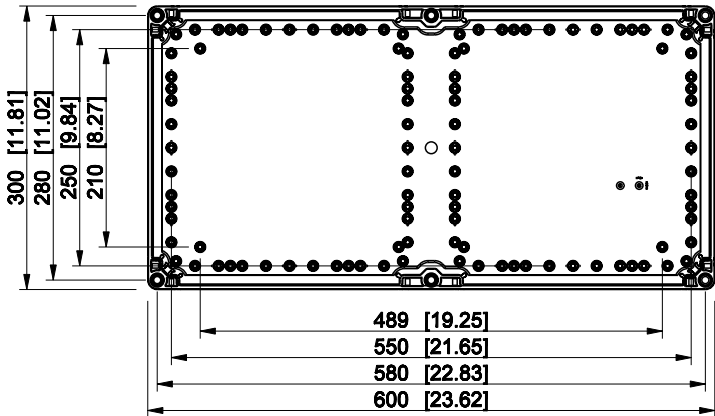

ID	Description	Date	By	Appr.
B				

Dimensions in mm [inches]

Material: Polycarbonate, fiberglass-reinforced	Color: RAL 7035
--	-----------------

Supplier:	Tool No:	Weight [kg]: 2.86	Volume:
-----------	----------	-------------------	---------

CPCF306013G

Scale	Date	19.04.10
1:8	By	PKos
-	Checked	
-	Ctrl	

Replaces:	
Replaced:	
Drw No:	- B
Ref:	Cubo C
Code:	CPCF306013G
Sheet No:	

model CPCF306013G PART
 drawing CUBO_C_1B DRAWING