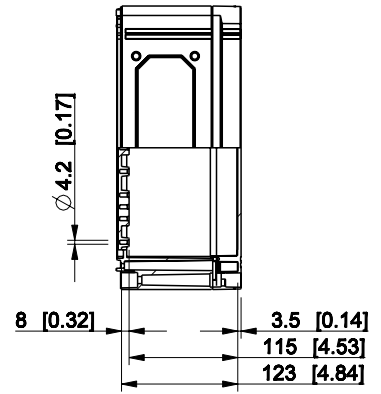

ID	Description	Date	By	Appr.
B				

Dimensions in mm [inches]

Material: Polycarbonate, fiberglass-reinforced	Color: RAL 7035
--	-----------------

Supplier:	Tool No:	Weight [kg]: 2.86	Volume:
-----------	----------	-------------------	---------

CPCF306013G

Scale	Date	19.04.10
1:8	By	PKos
-	Checked	
-	Ctrl	

Replaces:	
Replaced:	
Drw No:	- B
Ref:	Cubo C
Code:	CPCF306013G
Sheet No:	

model CPCF306013G PART
 drawing CUBO_C_1B DRAWING