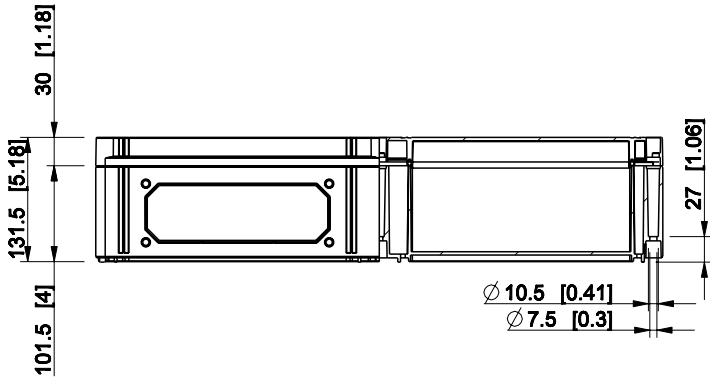

ID	Description	Date	By	Appr.
B				

Dimensions in mm [inches]

Material: Polycarbonate, fiberglass-reinforced	Color: RAL 7035
--	-----------------

Supplier:	Tool No:	Weight [kg]: 2.86	Volume:
-----------	----------	-------------------	---------

CPCF306013G

Scale	Date	19.04.10
1:8	By	PKos
-	Checked	
-	Ctrl	

Replaces:	
Replaced:	
Drw No:	- B
Ref:	Cubo C
Code:	CPCF306013G
Sheet No:	

model CPCF306013G PART
 drawing CUBO_C_1B DRAWING