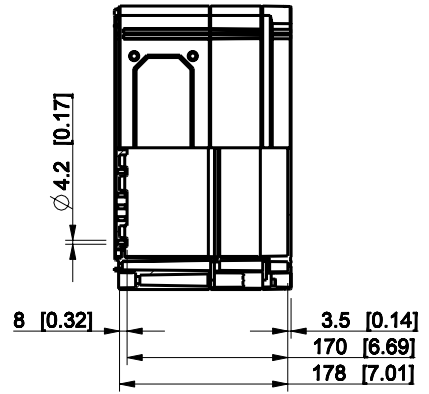

ID	Description	Date	By	Appr.
A				

Dimensions in mm [inches]

Material: Polycarbonate, fiberglass-reinforced	Color: RAL 7035
--	-----------------

Supplier:	Tool No:	Weight [kg]: 2.54	Volume:
-----------	----------	-------------------	---------

CPCF304018T

Scale	Date	29.12.08
1:8	By	PKos
-	Checked	
-	Ctrl	

Replaces:	
Replaced:	
Drw No:	- A
Ref:	Cubo C
Code:	CPCF304018T
Sheet No:	

model CPCF304018T PART
drawing CUBO_C DRAWING