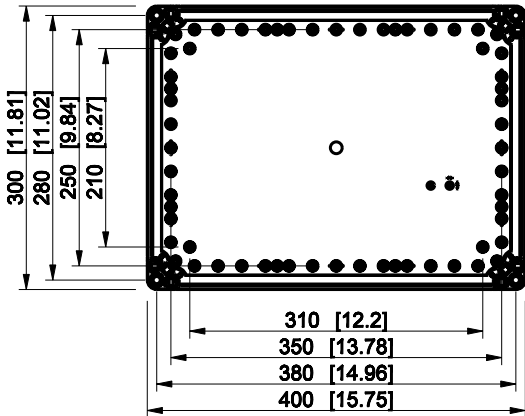

ID	Description	Date	By	Appr.
A				

Dimensions in mm [inches]

Material: Polycarbonate, fiberglass-reinforced	Color: RAL 7035
--	-----------------

Supplier:	Tool No:	Weight [kg]: 2.54	Volume:
-----------	----------	-------------------	---------

CPCF304018T

Scale	Date	29.12.08
1:8	By	PKos
-	Checked	
-	Ctrl	

Replaces:	
Replaced:	
Drw No:	- A
Ref:	Cubo C
Code:	CPCF304018T
Sheet No:	

model CPCF304018T PART
drawing CUBO_C DRAWING