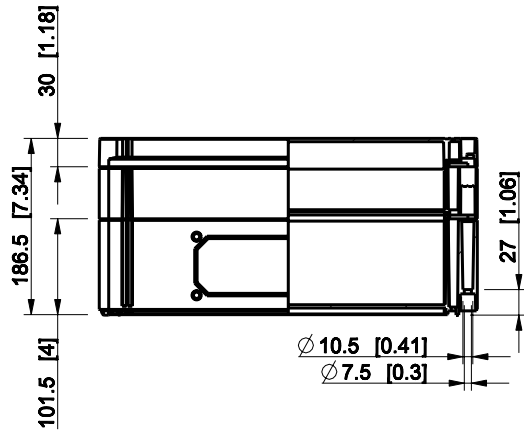

ID	Description	Date	By	Appr.
A				

Dimensions in mm [inches]

Material: Polycarbonate, fiberglass-reinforced	Color: RAL 7035
--	-----------------

Supplier:	Tool No:	Weight [kg]: 2.54	Volume:
-----------	----------	-------------------	---------

CPCF304018T

Scale	Date	29.12.08
1:8	By	PKos
-	Checked	
-	Ctrl	

Replaces:	
Replaced:	
Drw No:	- A
Ref:	Cubo C
Code:	CPCF304018T
Sheet No:	

model CPCF304018T PART
drawing CUBO_C DRAWING