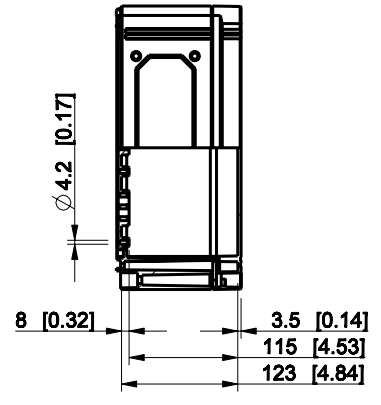

ID	Description	Date	By	Appr.
A				

Dimensions in mm [inches]

Material: Polycarbonate, fiberglass-reinforced	Color: RAL 7035
--	-----------------

Supplier:	Tool No:	Weight [kg]: 1.61	Volume:
-----------	----------	-------------------	---------

CPCF303013G

Scale	Date	29.12.08
1:8	By	PKos
-	Checked	
-	Ctrl	

Replaces:	
Replaced:	
Drw No:	- A
Ref:	Cubo C
Code:	CPCF303013G
Sheet No:	

model CPCF303013G PART
drawing CUBO_C DRAWING