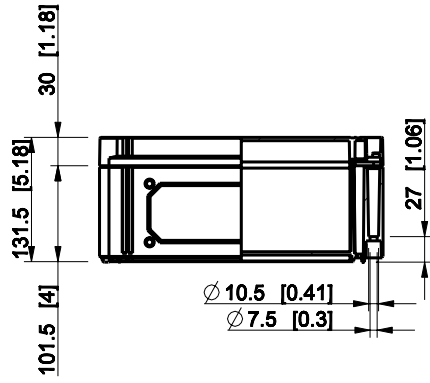

ID	Description	Date	By	Appr.
A				

Dimensions in mm [inches]

Material: Polycarbonate, fiberglass-reinforced	Color: RAL 7035
--	-----------------

Supplier:	Tool No:	Weight [kg]: 1.61	Volume:
-----------	----------	-------------------	---------

CPCF303013G

Scale	Date	29.12.08
1:8	By	PKos
-	Checked	
-	Ctrl	

Replaces:	
Replaced:	
Drw No:	- A
Ref:	Cubo C
Code:	CPCF303013G
Sheet No:	

model CPCF303013G PART
drawing CUBO_C DRAWING