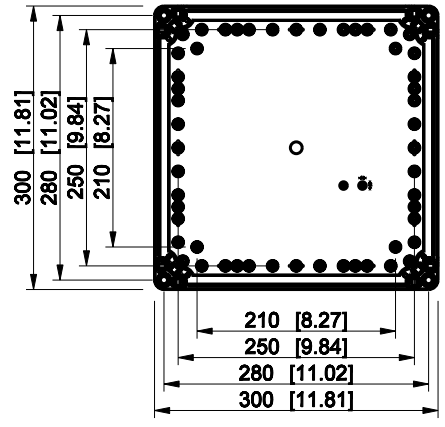

ID	Description	Date	By	Appr.
A				

Dimensions in mm [inches]

Material: Polycarbonate, fiberglass-reinforced	Color: RAL 7035
--	-----------------

Supplier:	Tool No:	Weight [kg]: 1.61	Volume:
-----------	----------	-------------------	---------

CPCF303013G

Scale	Date	29.12.08
1:8	By	PKos
-	Checked	
-	Ctrl	

Replaces:	
Replaced:	
Drw No:	- A
Ref:	Cubo C
Code:	CPCF303013G
Sheet No:	

model CPCF303013G PART
drawing CUBO_C DRAWING