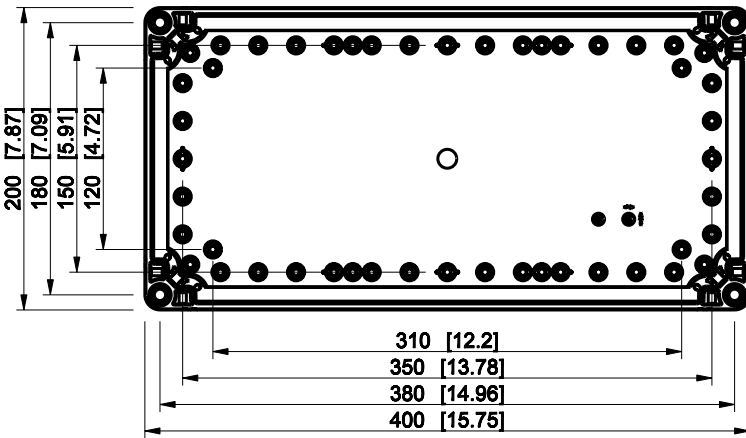

ID	Description	Date	By	Appr.
A				

Dimensions in mm [inches]

Material: Polycarbonate, fiberglass-reinforced Color: RAL 7035

Supplier: Tool No: Weight [kg]: 2.02 Volume:

CPCF204018G

Scale	Date	29.12.08
1:5	By	PKos
-	Checked	
-	Ctrl	

Replaces:	
Replaced:	
Drw No:	- A
Ref:	Cubo C
Code:	CPCF204018G
Sheet No:	

model CPCF204018G PART
 drawing CUBO_C DRAWING