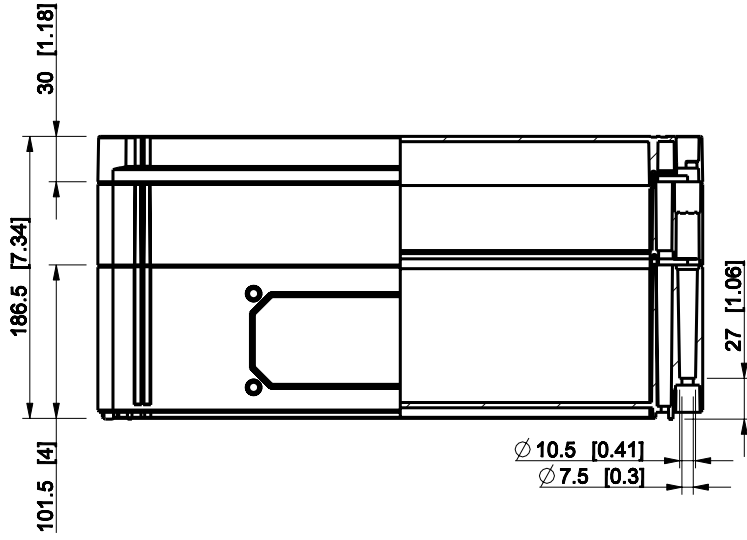

ID	Description	Date	By	Appr.
A				

Dimensions in mm [inches]

Material: Polycarbonate, fiberglass-reinforced Color: RAL 7035

Supplier: Tool No: Weight [kg]: 2.02 Volume:

CPCF204018G

Scale	Date	29.12.08
1:5	By	PKos
-	Checked	
-	Ctrl	

Replaces:	
Replaced:	
Drw No:	- A
Ref:	Cubo C
Code:	CPCF204018G
Sheet No:	

model CPCF204018G PART
 drawing CUBO_C DRAWING