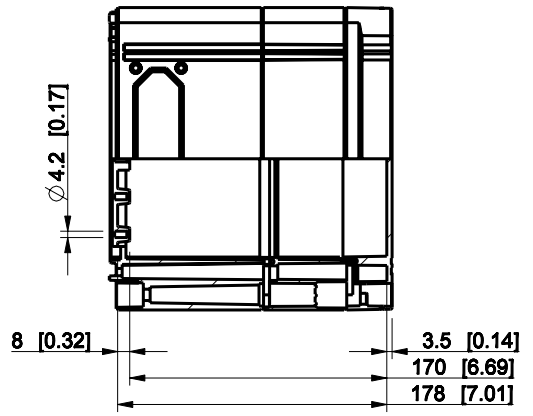

ID	Description	Date	By	Appr.
A				

Dimensions in mm [inches]

Material: Polycarbonate, fiberglass-reinforced Color: RAL 7035

Supplier: Tool No: Weight [kg]: 2.02 Volume:

CPCF204018G

Scale	Date	29.12.08
1:5	By	PKos
-	Checked	
-	Ctrl	

Replaces:	
Replaced:	
Drw No:	- A
Ref:	Cubo C
Code:	CPCF204018G
Sheet No:	

model CPCF204018G PART
 drawing CUBO_C DRAWING