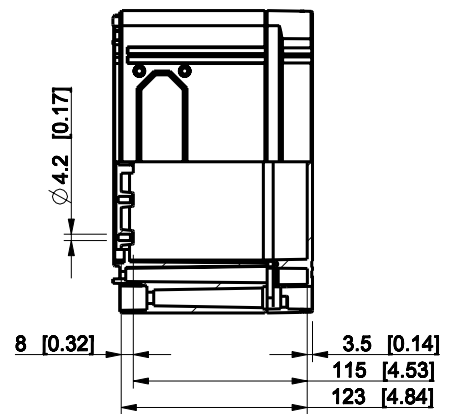

ID	Description	Date	By	Appr.
A				

Dimensions in mm [inches]

Material: Polycarbonate, fiberglass-reinforced	Color: RAL 7035
--	-----------------

Supplier:	Tool No:	Weight [kg]: 1.58	Volume:
-----------	----------	-------------------	---------

**ENSTO**  
ENSTO CONTROL OY

**CPCF204013T**

Scale	Date	29.12.08
1:5	By	PKos
-	Checked	
-	Ctrl	

Replaces:	
Replaced:	
Drw No:	- A
Ref:	Cubo C
Code:	CPCF204013T
Sheet No:	

model CPCF204013T PART  
 drawing CUBO\_C DRAWING