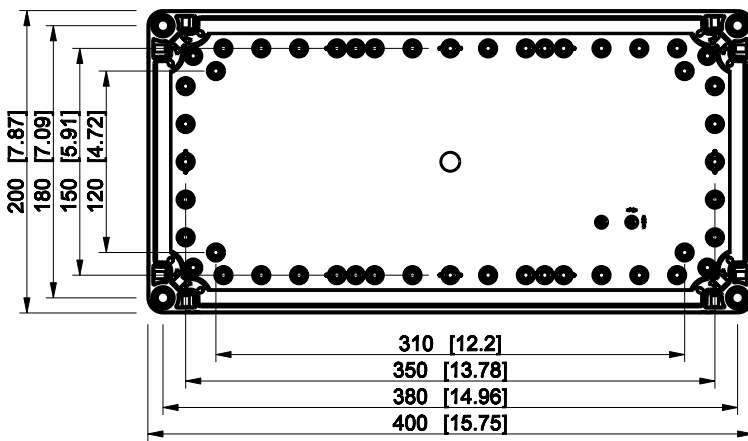

ID	Description	Date	By	Appr.
A				

Dimensions in mm [inches]

Material: Polycarbonate, fiberglass-reinforced	Color: RAL 7035
--	-----------------

Supplier:	Tool No:	Weight [kg]: 1.58	Volume:
-----------	----------	-------------------	---------

**ENSTO**  
ENSTO CONTROL OY

**CPCF204013T**

Scale	Date	29.12.08
1:5	By	PKos
-	Checked	
-	Ctrl	

Replaces:	
Replaced:	
Drw No:	- A
Ref:	Cubo C
Code:	CPCF204013T
Sheet No:	

model CPCF204013T PART  
 drawing CUBO\_C DRAWING