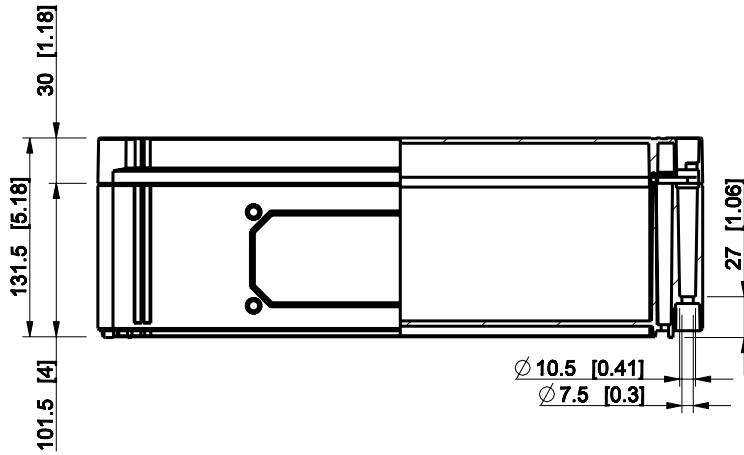

ID	Description	Date	By	Appr.
A				

Dimensions in mm [inches]

Material: Polycarbonate, fiberglass-reinforced	Color: RAL 7035
--	-----------------

Supplier:	Tool No:	Weight [kg]: 1.58	Volume:
-----------	----------	-------------------	---------

**ENSTO**  
ENSTO CONTROL OY

**CPCF204013T**

Scale	Date	29.12.08
1:5	By	PKos
-	Checked	
-	Ctrl	

Replaces:	
Replaced:	
Drw No:	- A
Ref:	Cubo C
Code:	CPCF204013T
Sheet No:	

model CPCF204013T PART  
 drawing CUBO\_C DRAWING