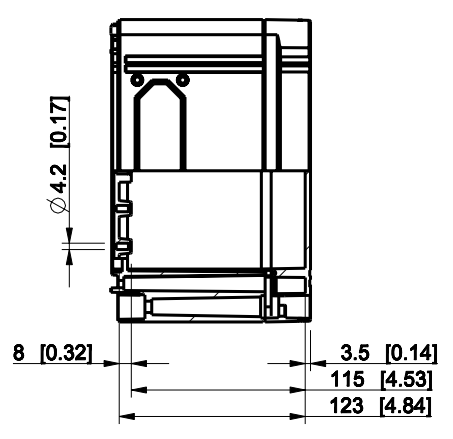

ID	Description	Date	By	Appr.
A				

Dimensions in mm [inches]

Material: Polycarbonate, fiberglass-reinforced	Color: RAL 7035
--	-----------------

Supplier:	Tool No:	Weight [kg]: 0.98	Volume:
-----------	----------	-------------------	---------

CPCF202013G

Scale	Date	29.12.08
1:5	By	PKos
-	Checked	
-	Ctrl	

Replaces:	
Replaced:	
Drw No:	- A
Ref:	Cubo C
Code:	CPCF202013G
Sheet No:	

model CPCF202013G PART
drawing CUBO_C_DRAWING