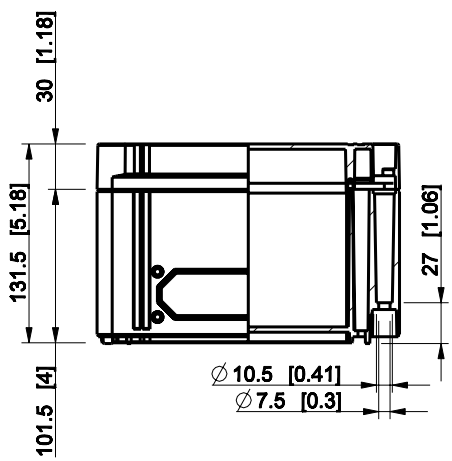

ID	Description	Date	By	Appr.
A				

Dimensions in mm [inches]

Material: Polycarbonate, fiberglass-reinforced	Color: RAL 7035
--	-----------------

Supplier:	Tool No:	Weight [kg]: 0.98	Volume:
-----------	----------	-------------------	---------

CPCF202013G

Scale	Date	29.12.08
1:5	By	PKos
-	Checked	
-	Ctrl	

Replaces:	
Replaced:	
Drw No:	- A
Ref:	Cubo C
Code:	CPCF202013G
Sheet No:	

model CPCF202013G PART
drawing CUBO_C_DRAWING