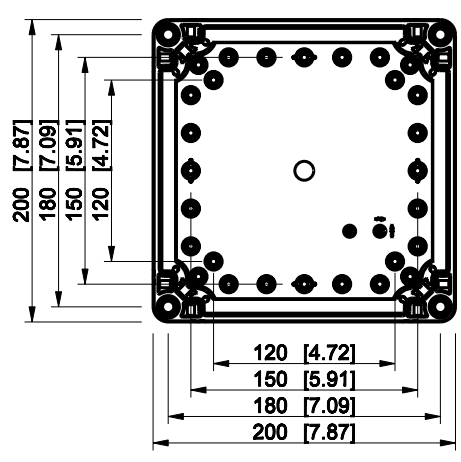

ID	Description	Date	By	Appr.
A				

Dimensions in mm [inches]

Material: Polycarbonate, fiberglass-reinforced	Color: RAL 7035
--	-----------------

Supplier:	Tool No:	Weight [kg]: 0.98	Volume:
-----------	----------	-------------------	---------

CPCF202013G

Scale	Date	29.12.08
1:5	By	PKos
-	Checked	
-	Ctrl	

Replaces:	
Replaced:	
Drw No:	- A
Ref:	Cubo C
Code:	CPCF202013G
Sheet No:	

model CPCF202013G PART
drawing CUBO_C_DRAWING