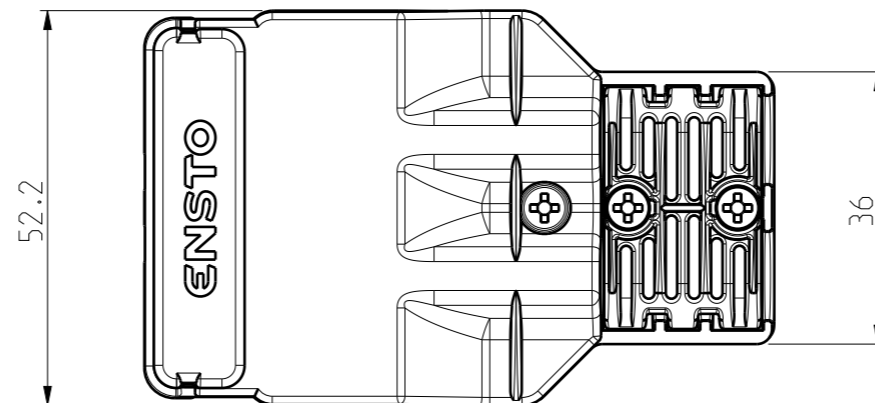

1

2

3

4

5

6

7

8

A

B

C

D

E

ENSTO

Ensto Building Systems Finland

Scale 1:1 Date 13.05.22

A3 By RAn

Sheet No: 1 (1) Checked

Ctrl

Dimensional Drawing
NS5DC.G

Replaces:

Replaced:

Ref:

000603912

Code:

NS5DC.G