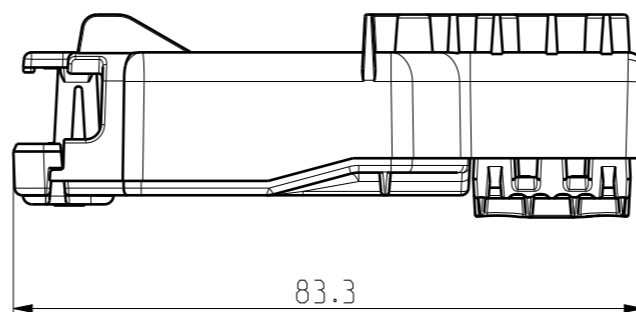

1

2

3

4

5

6

7

8

A

B

C

D

E

ENSTO

Ensto Building Systems Finland

Scale 1:1 Date 13.05.22

A3 By RAn

Sheet No: 1 (1) Checked

Ctrl

Dimensional Drawing
NS5DC.G

Replaces:

Replaced:

Ref:

000603912

Code:

NS5DC.G