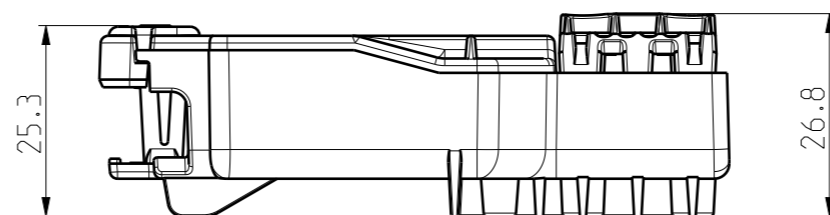

1

2

3

4

5

6

7

8

A

B

C

D

E

ENSTO

Ensto Building Systems Finland

Scale 1:1 Date 13.05.22

A3 By RAn

Sheet No: 1 (1) Checked

Ctrl

Dimensional Drawing
NS5DC.G

Replaces:

Replaced:

Ref:

000603912

Code:

NS5DC.G