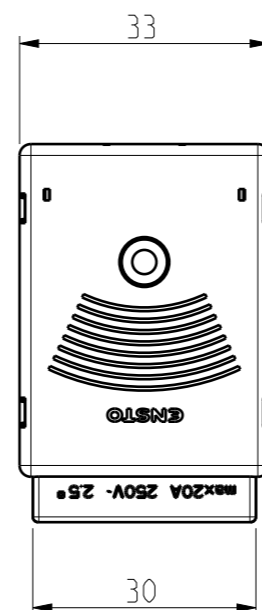

1

2

3

4

5

6

7

8

A

B

C

D

E

ENSTO

Ensto Building Systems Finland

Scale

1:1

A3

Sheet No: 1 (1)

Date

12.05.22

By

RAn

Checked

Ctrl

Dimensional Drawing

NS3D.W

Replaces:

N3423997

Replaced:

Ref:

000603865

Code:

NS3D.W