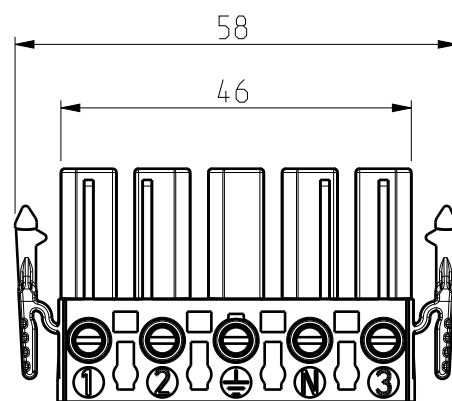

1

2

3

4

5

6

7

8

A

B

C

D

E

ENSTO

Ensto Building Systems Finland

Scale 1:1 Date 13.05.22

A3 By RAn

Sheet No: 1 (1) Checked

Ctrl

Dimensional Drawing
NCC52.P

Replaces:

Replaced:

Ref:

000603877

Code:

NCC52.P