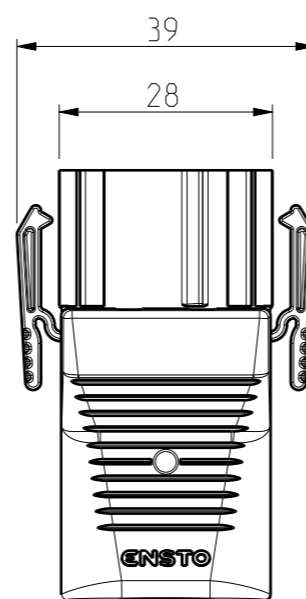

1

2

3

4

5

6

7

8

A

B

C

D

E

ENSTO

Ensto Building Systems Finland

Scale 1:1 Date 12.05.22

A3 By RAn

Sheet No: 1 (1) Checked

Ctrl

Dimensional Drawing
NCC31S.P

Replaces:

Replaced:

Ref:

000603861

Code:

NCC31S.P